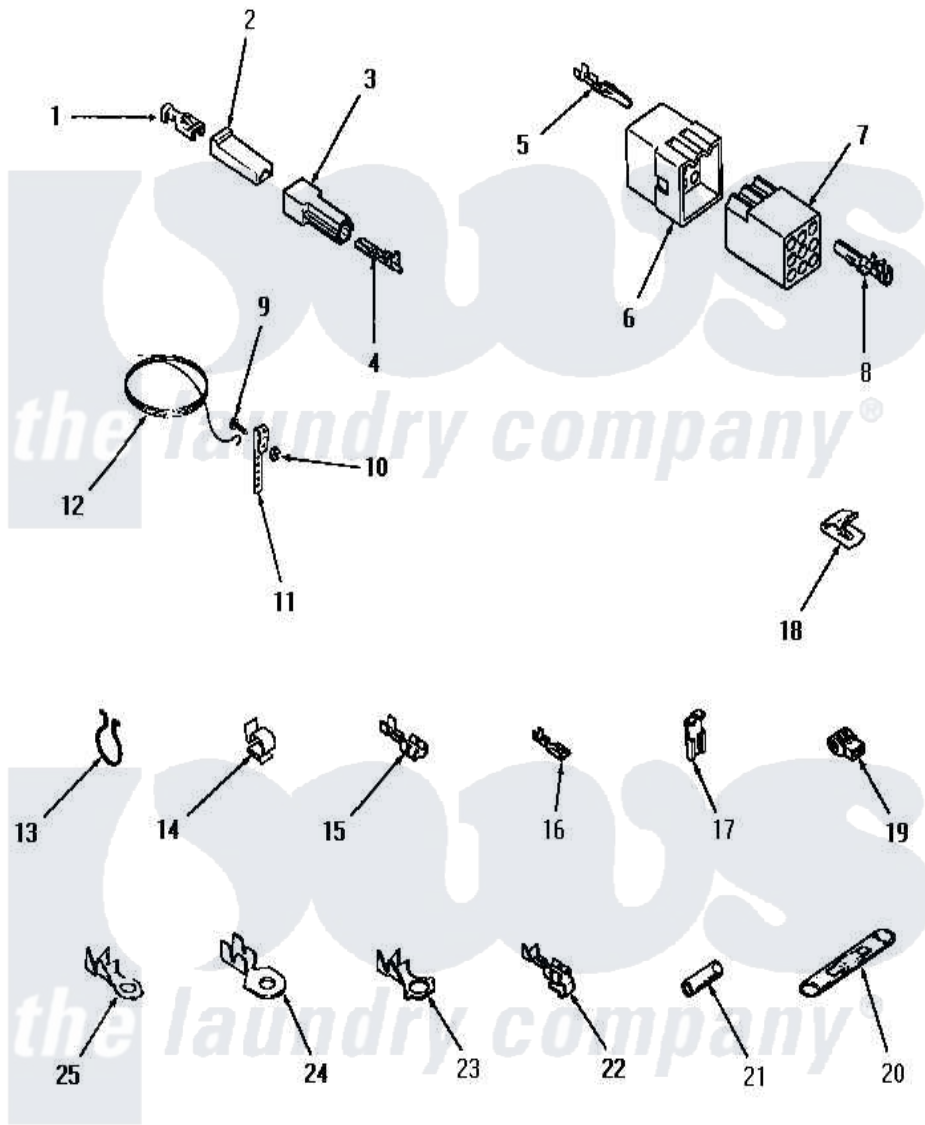

Amana DE3851 19 - WIRE & TERMINALS

WIRE AND TERMINALS

Amana [Residential Amana DE3851 Washer Parts](#) Parts Diagram 19 - WIRE & TERMINALS
 Click on the part number to view part

Item	Original Part Number	Replaced By	Status	Part Description
1	Y00115			Lock In Spade Terminal (18 Gaug (1/4 Inch-(1) 18 Gauge Wire)
2	90789			Connector
3	90788		Not Available	HOUSING,TAB
4	00133			Terminal, Tab-1/4 Male
5	Y00127			Terminal, Pin-1/8 Male
6	54522			Plug, Nylon
7	54523		Not Available	RECEPTACLE,12 CIRCUIT-
8	Y00128			Terminal, Pin-1/8 Femal
9	21431		Not Available	ROUND HEAD SCREW
10	Y20276		Not Available	NUT
11	21430		Not Available	STRAP,GROUND
12	Y21429		Not Available	GROUND WIRE
13	51291			Clip, Wire
14	21036			Clip, Cable
				SPADE TERMINAL(18

15	Y00119		Not Available	GAUGE) (1/4 INCH-(1) 18 GAUGE WIRE)
16	00112			Terminal, Spade-3/16 Fe
17	Y00120			Terminal, Flag-1/4 Fema
18	21312	51291		Clip, Wire
19	70210		Not Available	INSULATOR,BLUE
20	21091		Not Available	CONNECTOR TWO 1/4 INCH MALE
21	Y21365	503670		Sleeve Insulator
22	Y00114			Spade Terminal
23	Y00113		Not Available	TERMINAL,RING-1/4 STUD
24	Y00111			Ring Terminal No.10 No.10 18 Gauge Wires Or
25	00110			No.10 18 Gauge Wire
NI	20680		Not Available	18 GAUGE WIRE
"	20679		Not Available	WIRE, 12 GAUGE