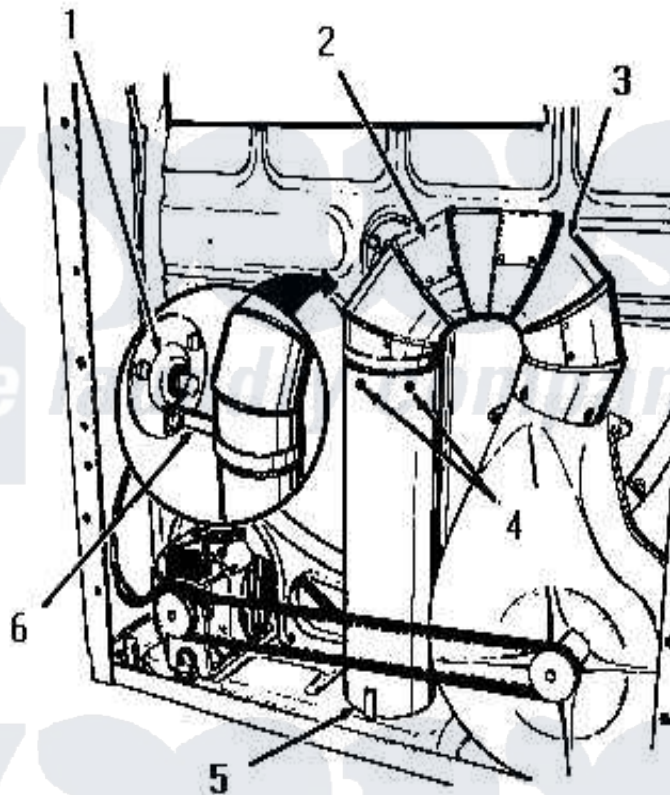

Amana DE6050 03 - 160P3 BOTTOM EXHAUST DEFLECTOR KIT

160P3 BOTTOM EXHAUST DEFLECTOR KIT

[Amana Residential Amana DE6050 Washer Parts](#) Parts Diagram 03 - 160P3 BOTTOM EXHAUST DEFLECTOR KIT
 Click on the part number to view part

Item	Original Part Number	Replaced By	Status	Part Description
1	Y00000000		Not Available	SEE NOTE BEARING RETAINER
2	52699		Not Available	SHORT 90 DEGREES ELBOW
3	Y00000000		Not Available	SEE NOTE DRYER EXHAUST ELBOW -- (SUPPLIED WITH DRYER)
4	23222	3177991		Screw
5	52698		Not Available	EXHAUST TUBE
6	0052775	0057344		Suptop Burner
NI	160P3		Not Available	BOTTOM EXHAUST DEFLECTOR KIT