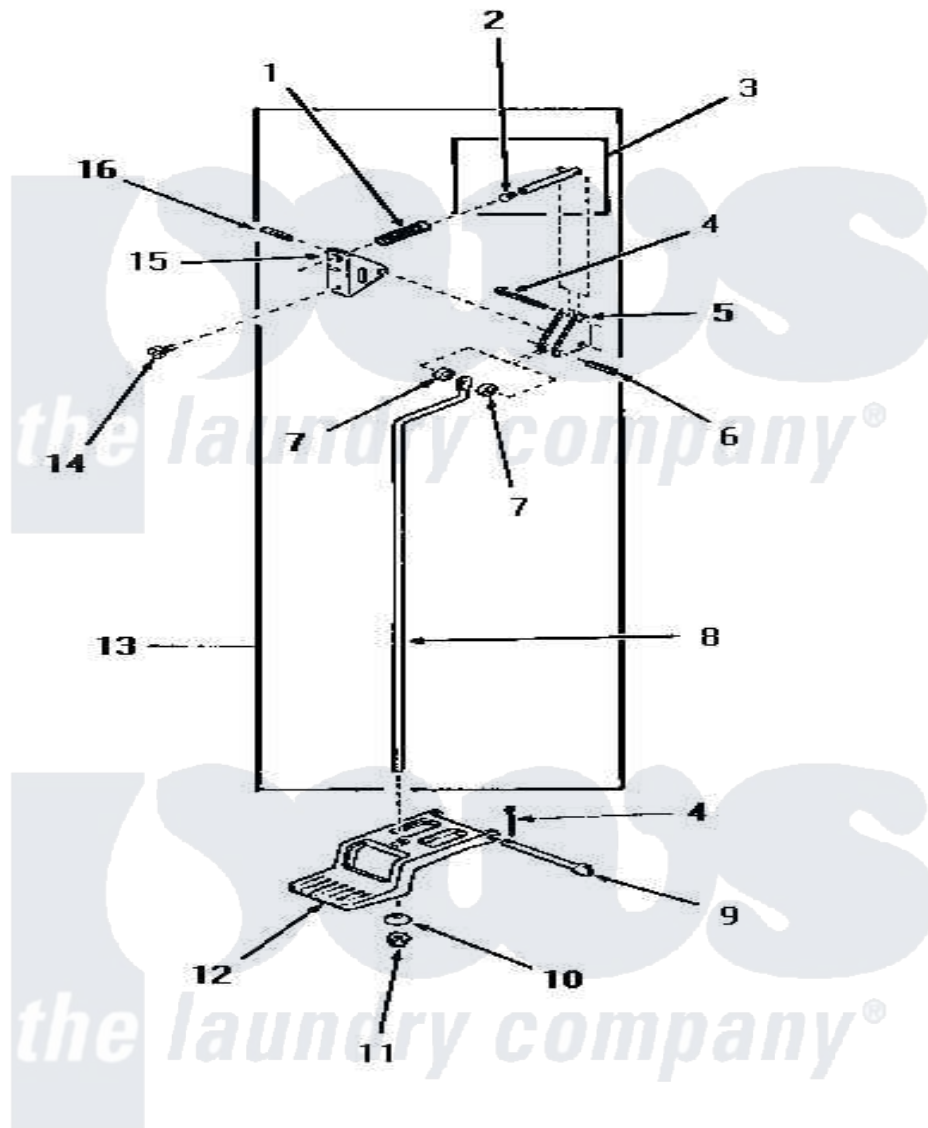

Amana DE6050 09 - DOOR RELEASE

DOOR RELEASE

Amana [Residential Amana DE6050 Washer Parts](#) Parts Diagram 09 - DOOR RELEASE

[Click on the part number to view part](#)

Item	Original Part Number	Replaced By	Status	Part Description
1	51065		Not Available	DOOR RELEASE SPRING
2	51786		Not Available	PLUG
3	51841		Not Available	DOOR RELEASE PIN ASSEMBLY
4	02578			Pin, Cotter
5	51041		Not Available	DOOR RELEASE LEVER
6	51161		Not Available	PIN,ROLL 1/8 X 3/4
7	51121			Door Release Spacer
8	51837		Not Available	DOOR RELEASE ROD
9	51045		Not Available	PEDAL HINGE PIN
10	51046		Not Available	NYLON WASHER
11	51271		Not Available	NUT
12	51802			Pedal, Foot
13	51844		Not Available	DOOR RELEASE ASSEMBLY
14	51246		Not Available	SCREW
15	51052		Not Available	DOOR RELEASE BRACKET
16	51161		Not Available	PIN,ROLL 1/8 X 3/4