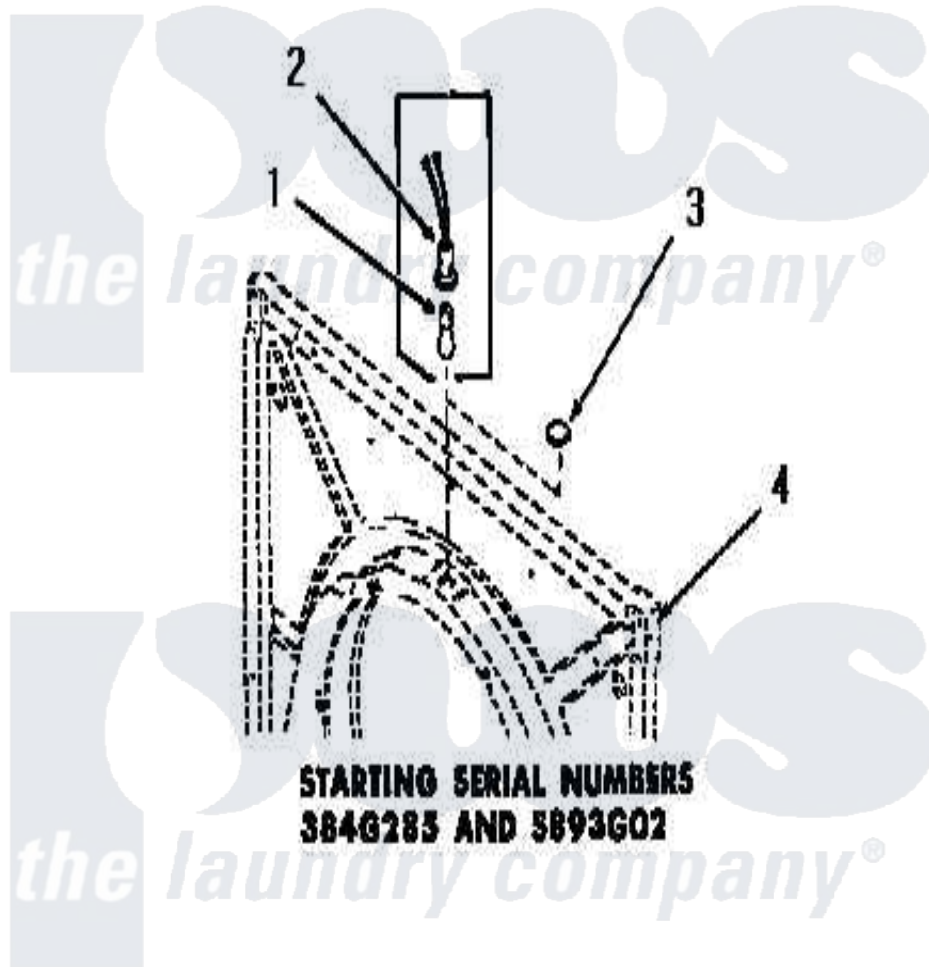

Amana DE6050 11 - DRUM LIGHT & COVER PLATE

[Amana Residential Amana DE6050 Washer Parts](#) Parts Diagram 11 - DRUM LIGHT & COVER PLATE
Click on the part number to view part

Item	Original Part Number	Replaced By	Status	Part Description
1	Y54608	31001575		Bulb, Cylinder Light
2	Y0054609	M0270519		Washer
3	54610		Not Available	PLUG BUTTON
4	Y00000000		Not Available	SEE NOTE FRONT FRAME AND AIR SHROUD