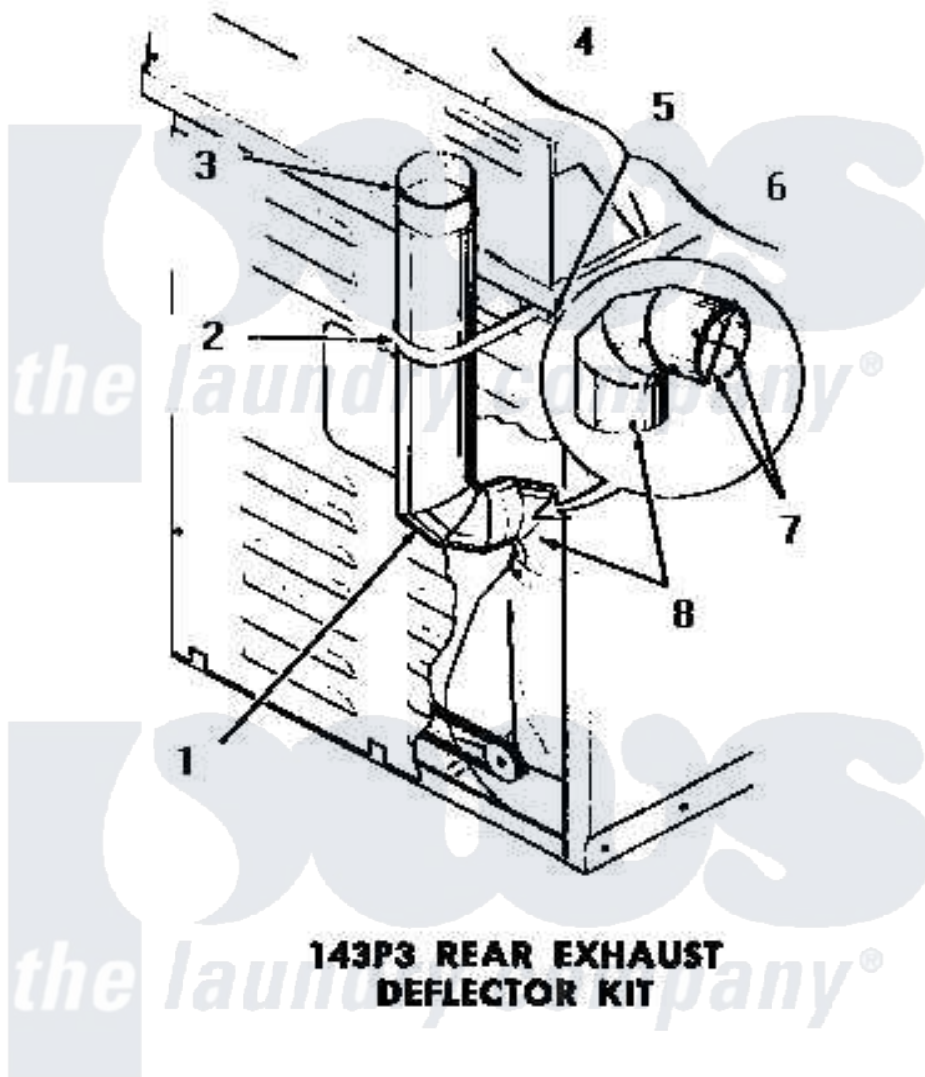

Amana DE6051 01 - 143P3 REAR EXHAUST DEFLECTOR KIT

143P3 REAR EXHAUST DEFLECTOR KIT

Amana [Residential Amana DE6051 Washer Parts](#) Parts Diagram 01 - 143P3 REAR EXHAUST DEFLECTOR KIT
 Click on the part number to view part

Item	Original Part Number	Replaced By	Status	Part Description
1	51917		Not Available	ELBOW
2	52127		Not Available	SUPPORT BRACKET
3	Y52129		Not Available	EXHAUST PIPE, 4" X 18"
4	20267			Screw, 10-24 X 3/8 Round
5	03815			Lockwasher, No.10 Ext Shk
6	03673		Not Available	NUT
7	Y00000000		Not Available	SEE NOTE CUT AND REMOVE WIRE GUARDS
8	Y00000000		Not Available	SEE NOTE DRYER EXHAUST ELBOW -- (SUPPLIED WITH DRYER)
NI	143P3		Not Available	REAR EXHAUST DEFLECTOR KIT