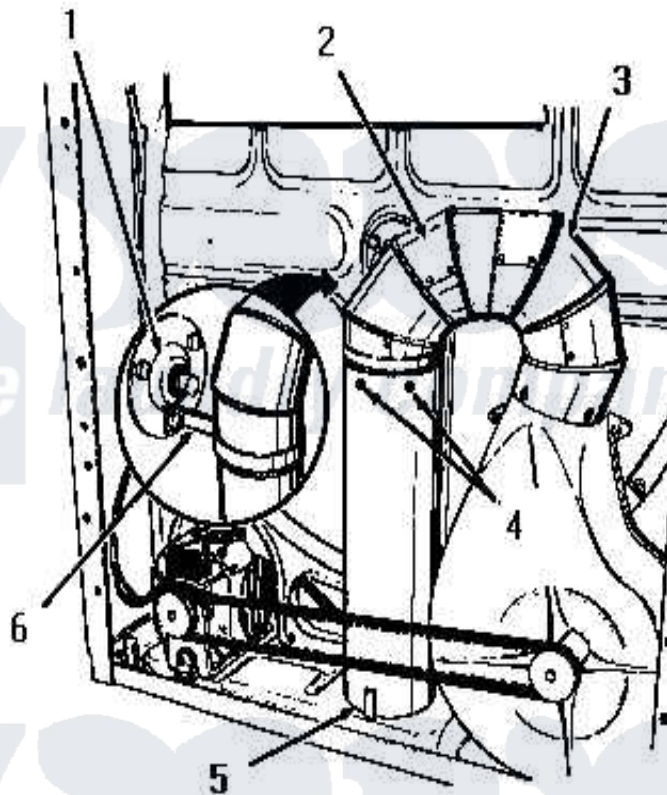

Amana DE6051 03 - 160P3 BOTTOM EXHAUST DEFLECTOR KIT

160P3 BOTTOM EXHAUST DEFLECTOR KIT

[Amana Residential Amana DE6051 Washer Parts](#) Parts Diagram 03 - 160P3 BOTTOM EXHAUST DEFLECTOR KIT
 Click on the part number to view part

Item	Original Part Number	Replaced By	Status	Part Description
1	Y00000000		Not Available	SEE NOTE BEARING RETAINER
2	52699		Not Available	SHORT 90 DEGREES ELBOW
3	Y00000000		Not Available	SEE NOTE DRYER EXHAUST ELBOW -- (SUPPLIED WITH DRYER)
4	23222	3177991		Screw
5	52698		Not Available	EXHAUST TUBE
6	0052775	0057344		Suptop Burner
NI	160P3		Not Available	BOTTOM EXHAUST DEFLECTOR KIT