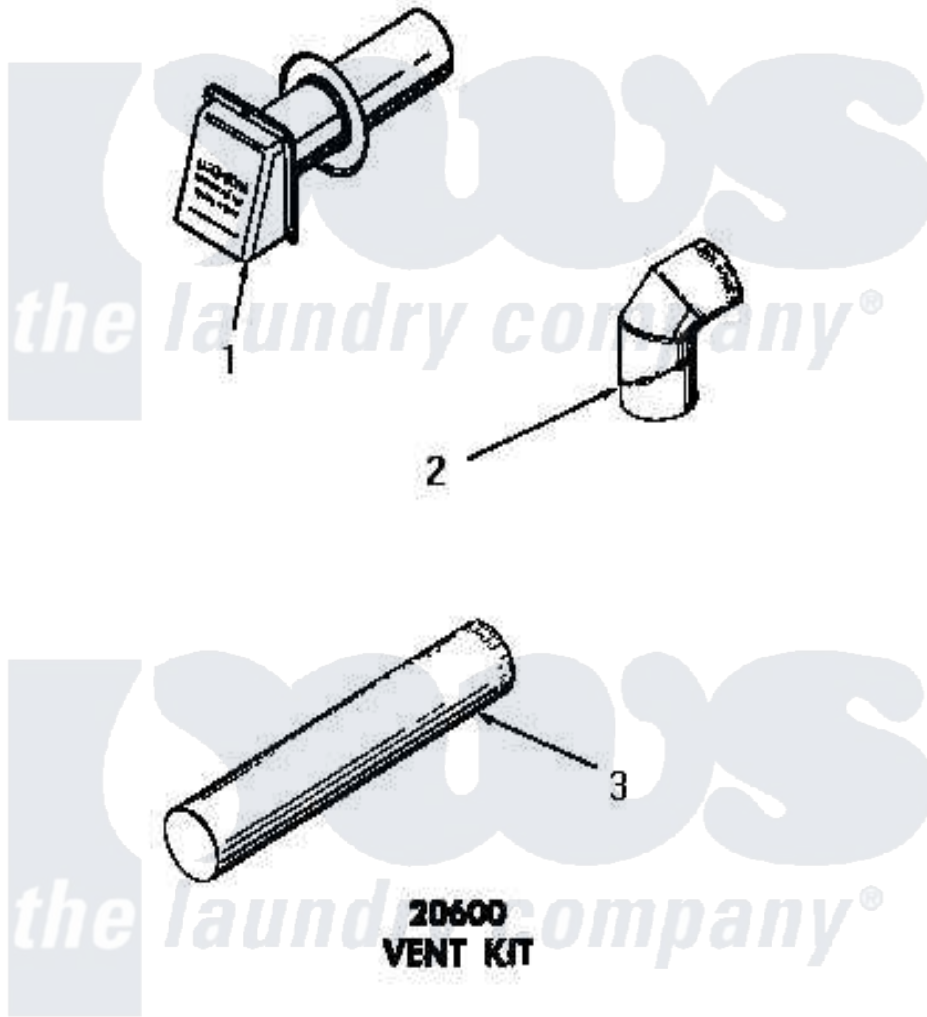

Amana DE6051 04 - 20600 VENT KIT

Amana [Residential Amana DE6051 Washer Parts](#) Parts Diagram 04 - 20600 VENT KIT
[Click on the part number to view part](#)

Item	Original Part Number	Replaced By	Status	Part Description
1	20601		Not Available	WEATHER HOOD
2	51917		Not Available	ELBOW
3	20602	20-602		Root Destroyer
NI	20600		Not Available	VENT KIT