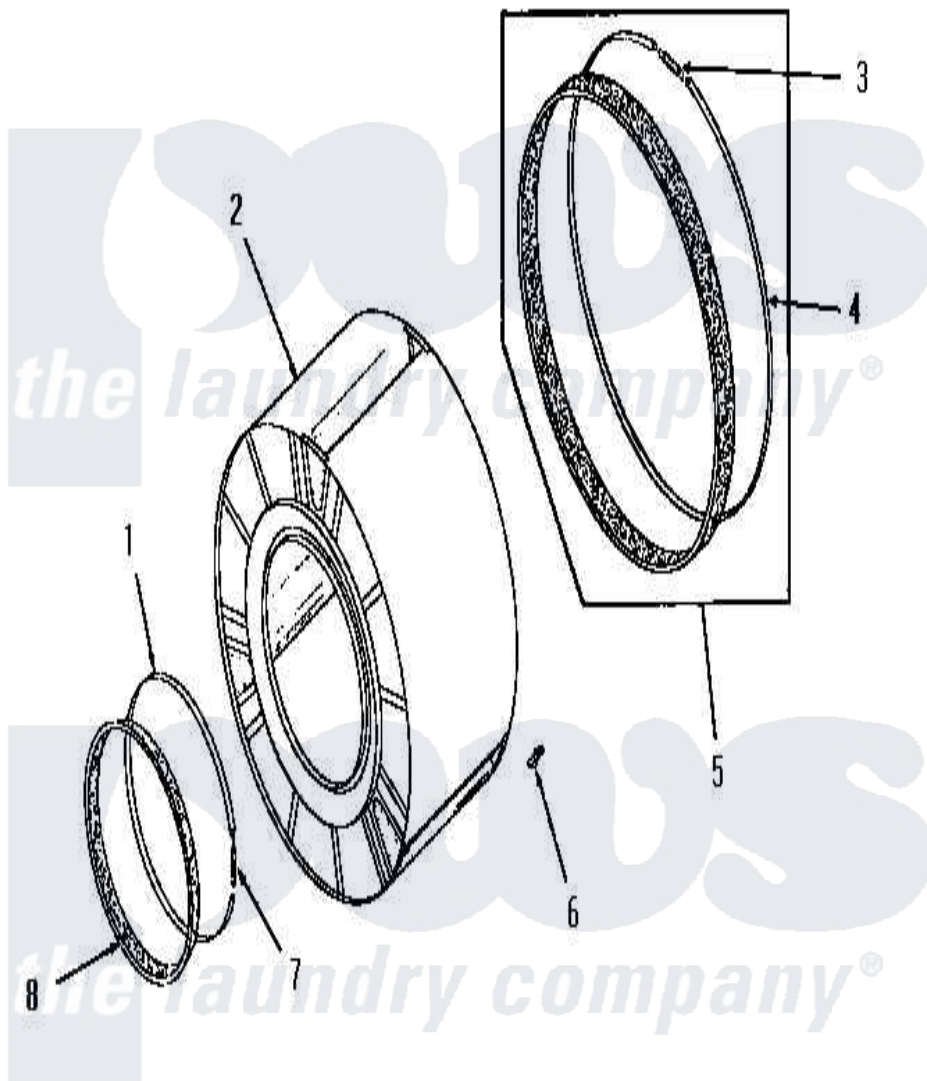

Amana DE6051 06 - CLOTHES DRUM

CLOTHES DRUM

Amana [Residential Amana DE6051 Washer Parts](#) Parts Diagram 06 - CLOTHES DRUM
 Click on the part number to view part

Item	Original Part Number	Replaced By	Status	Part Description
1	50169			Strap, Retainer
2	53137	53137ENG		50/50 Solder
3	52310			Spring
4	50781			Strap, Seal
5	51883A			Assembly, Seal
6	51201		Not Available	CLIP
7	50168			Spring
8	51881			Seal, Front