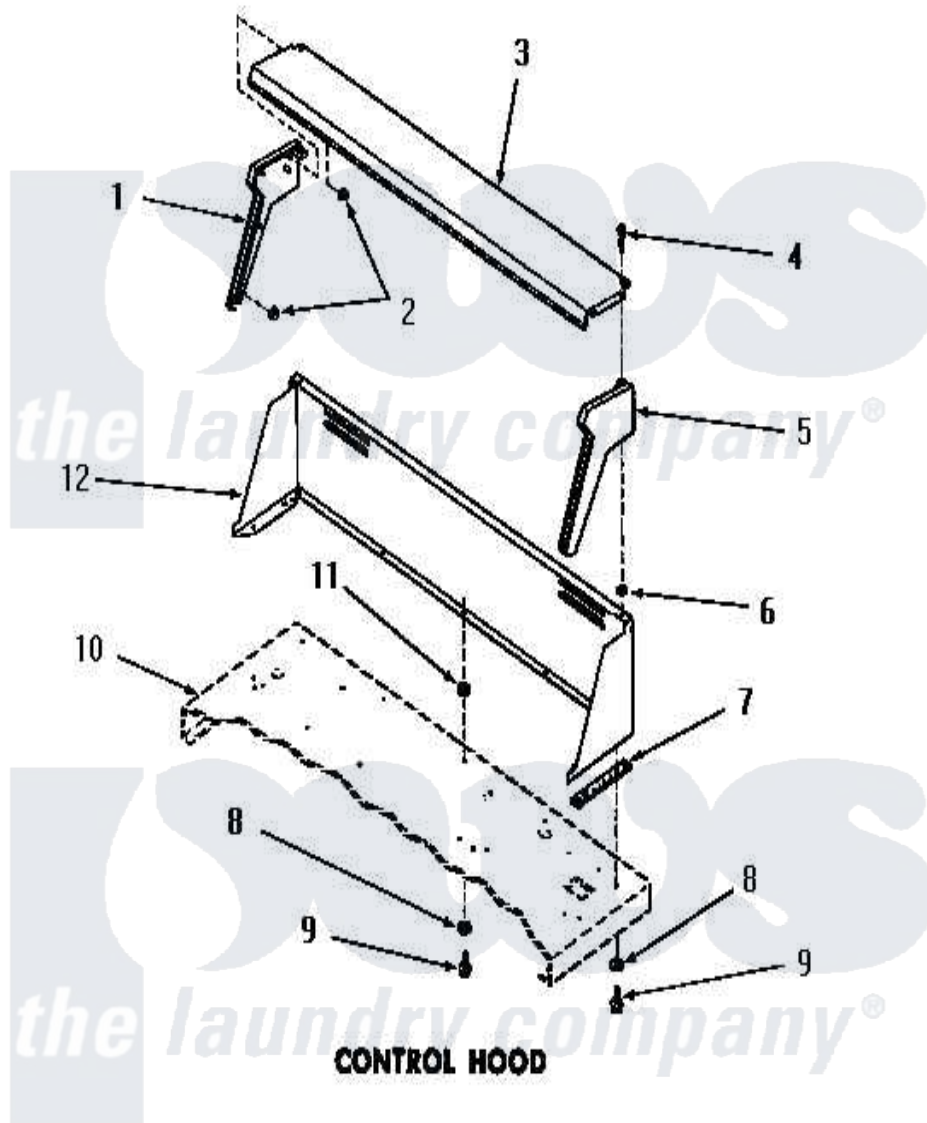

Amana DE6051 07 - CONTROL HOOD

Amana [Residential Amana DE6051 Washer Parts](#) Parts Diagram 07 - CONTROL HOOD
 Click on the part number to view part

Item	Original Part Number	Replaced By	Status	Part Description
1	23367		Not Available	WIRING DIAGRAM
2	23409		Not Available	NUT
3	52921		Not Available	CONTROL HOOD TOP
4	25232		Not Available	SCREW,8AB-18X7/8 OVAL
5	23368	25190SPQ		Hood End
6	24522			Nut, Speed-8ab-18 C1995
7	23028		Not Available	GASKET,CONTROL BOX END
8	20493			Washer, 11/64 ID x 3/8 OD
9	23962	W10116760		Screw
10	Y00000000		Not Available	SEE NOTE CABINET TOP
11	23425		Not Available	WASHER,7/32IDX7/16ODX.
12	53446C		Not Available	CONTROL HOOD, COPPERTONE
"	53446W		Not Available	CONTROL HOOD, WHITE
"	53446H		Not Available	CONTROL HOOD, HARVEST GOLD