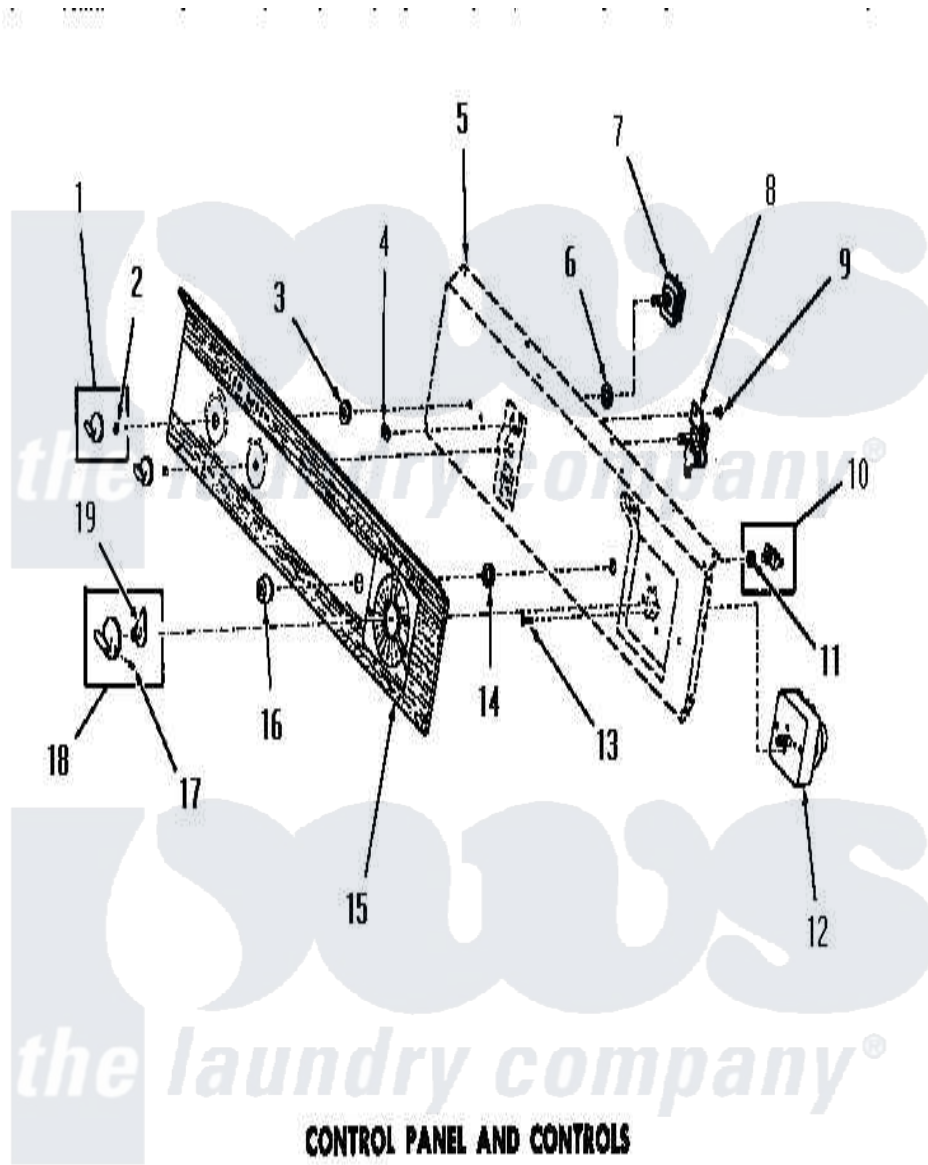

# Amana DE6051 08 - CONTROL PANEL & CONTROLS

Amana [Residential Amana DE6051 Washer Parts](#) Parts Diagram 08 - CONTROL PANEL & CONTROLS  
 Click on the part number to view part

Item	Original Part Number	Replaced By	Status	Part Description
1	23402		Not Available	KNOB, CONTROL
2	23392		Not Available	CLIP FOR 26816 KNOB
3	24391		Not Available	KNURLED NUT
4	<a href="#">23407</a>			Nut, Speed-8A Tinn C15
5	Y00000000		Not Available	SEE NOTE PANEL SUPPORT PLATE
6	<a href="#">91176</a>			Lockwasher, 3/8 Intshkp
7	52623	<a href="#">58032</a>		Switch
8	53516		Not Available	BUZZER
9	23962	<a href="#">W10116760</a>		Screw
10	53563		Not Available	SWITCH, DOOR RELEASE
11	<a href="#">52947</a>			Nut, Hex 15/32-32
12	53466		Not Available	TIMER
13	<a href="#">70212</a>			Screw, 8-32 X 5/32 RD H
14	23406		Not Available	KNURLED NUT
15	54811		Not Available	CONTROL PANEL
				BRACKET, LOWER HINGE

"	0053635	Not Available	BRACKET, LOWER HINGE, RH
"	54995	Not Available	PANEL,CONTROL
16	23130	Not Available	SWITCH COLLAR
17	25285	Not Available	SETSCREW
18	24858	Not Available	ASSY,KNOB-TIMER
19	24857	Not Available	INDICATOR