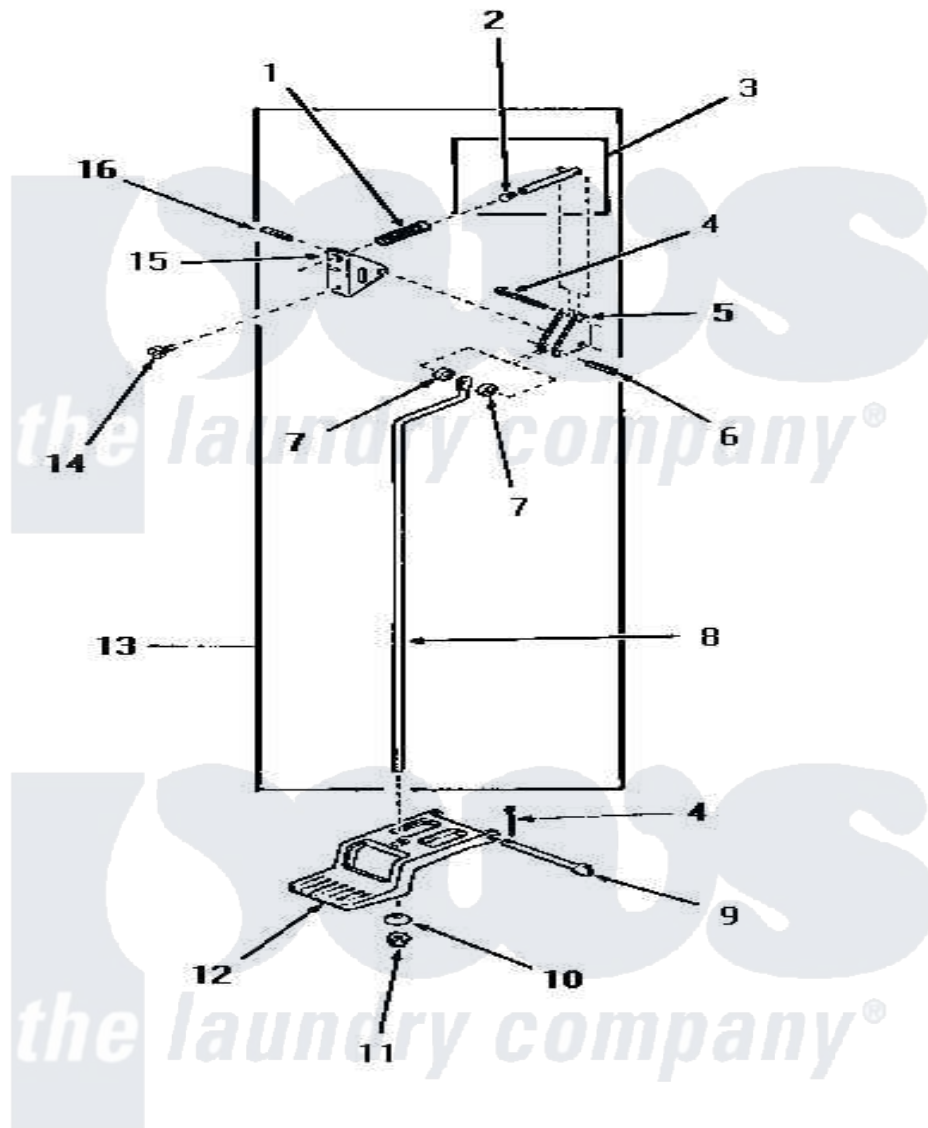

Amana DE6051 09 - DOOR RELEASE

DOOR RELEASE

Amana [Residential Amana DE6051 Washer Parts](#) Parts Diagram 09 - DOOR RELEASE

[Click on the part number to view part](#)

| Item | Original Part Number | Replaced By | Status | Part Description |
|------|-----------------------|-------------|---------------|---------------------------|
| 1 | 51065 | | Not Available | DOOR RELEASE SPRING |
| 2 | 51786 | | Not Available | PLUG |
| 3 | 51841 | | Not Available | DOOR RELEASE PIN ASSEMBLY |
| 4 | 02578 | | | Pin, Cotter |
| 5 | 51041 | | Not Available | DOOR RELEASE LEVER |
| 6 | 51161 | | Not Available | PIN,ROLL 1/8 X 3/4 |
| 7 | 51121 | | | Door Release Spacer |
| 8 | 51837 | | Not Available | DOOR RELEASE ROD |
| 9 | 51045 | | Not Available | PEDAL HINGE PIN |
| 10 | 51046 | | Not Available | NYLON WASHER |
| 11 | 51271 | | Not Available | NUT |
| 12 | 51802 | | | Pedal, Foot |
| 13 | 51844 | | Not Available | DOOR RELEASE ASSEMBLY |
| 14 | 51246 | | Not Available | SCREW |
| 15 | 51052 | | Not Available | DOOR RELEASE BRACKET |
| 16 | 51161 | | Not Available | PIN,ROLL 1/8 X 3/4 |