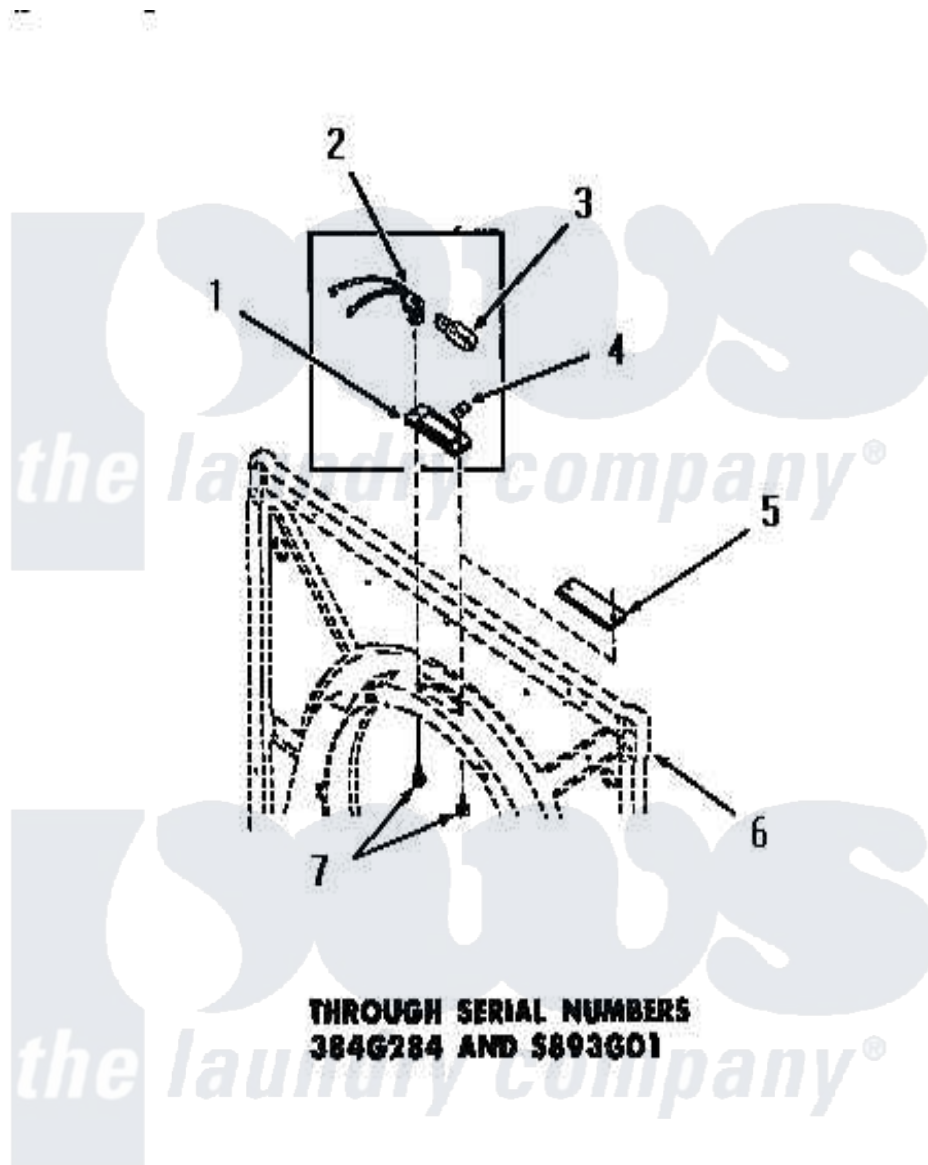

# Amana DE6051 10 - DRUM LIGHT & COVER PLATE

**THROUGH SERIAL NUMBERS  
384G284 AND S893G01**

[Amana Residential Amana DE6051 Washer Parts](#) Parts Diagram 10 - DRUM LIGHT & COVER PLATE  
Click on the part number to view part

Item	Original Part Number	Replaced By	Status	Part Description
1	<a href="#">51070</a>			Lens, Drum Light
2	Y51887		Not Available	BULB RECEPTACLE
3	21608	<a href="#">A3167501</a>		Lamp Oven, Int.
4	Y51788		Not Available	SPEED NUT
5	53911		Not Available	COVER PLATE
6	Y00000000		Not Available	SEE NOTE FRONT FRAME AND AIR SHROUD
7	51784		Not Available	SCREW, 10B-16 X 1/2 HEX