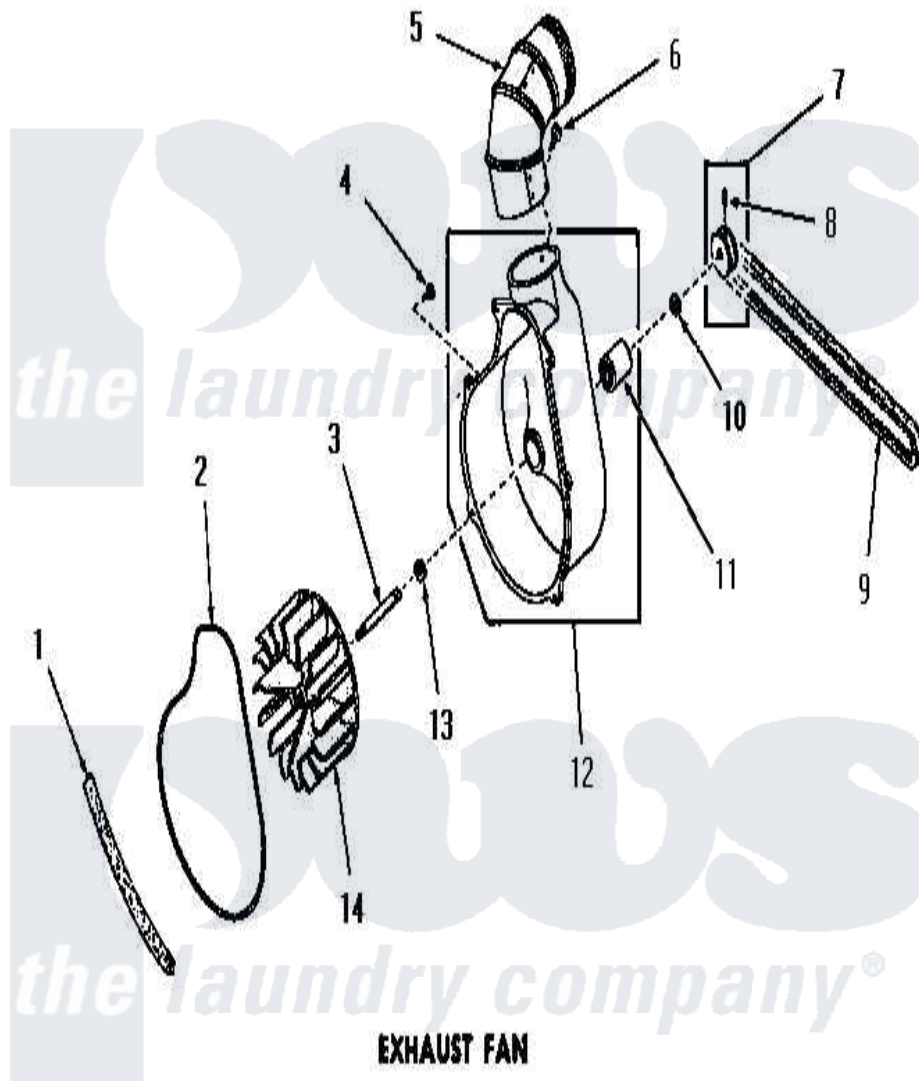

Amana DE6051 12 - EXHAUST FAN

Amana [Residential Amana DE6051 Washer Parts](#) Parts Diagram 12 - EXHAUST FAN

[Click on the part number to view part](#)

Item	Original Part Number	Replaced By	Status	Part Description
1	51790			Seal
2	51791			Gasket, Housing
3	53519		Not Available	EXHAUST FAN SHAFT
4	51784		Not Available	SCREW, 10B-16 X 1/2 HEX
5	Y0052707	31986601B		Switch, Rocker
6	23222	3177991		Screw
7	53521		Not Available	ASSY, PULLEY
8	02771			Screw, 1/4-20 x 3/8 Hex S
9	51994			Belt
10	52549			Washer, 501 ID X3/4 Odx
11	51991		Not Available	BEARING
12	51946		Not Available	HOUSING, BLOWER
13	52549			Washer, 501 ID X3/4 Odx
14	90585		Not Available	IMPELLER