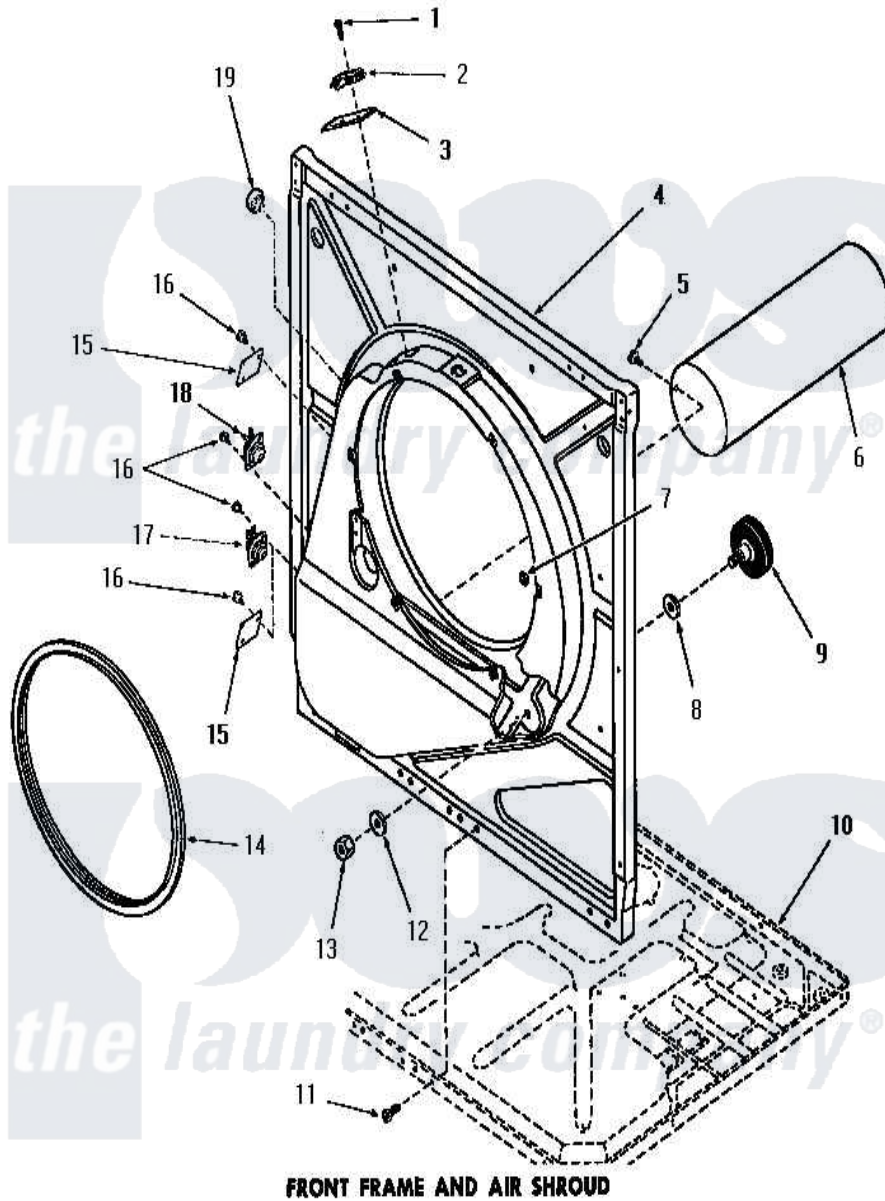

Amana DE6051 13 - FRONT FRAME & AIR SHROUD

FRONT FRAME AND AIR SHROUD

Amana [Residential Amana DE6051 Washer Parts](#) Parts Diagram 13 - FRONT FRAME & AIR SHROUD
 Click on the part number to view part

Item	Original Part Number	Replaced By	Status	Part Description
1	51783			Screw, 6b-20 X 7/8 HeX
2	Y51143		Not Available	SWITCH
3	52112			Insulation
4	51850		Not Available	FRONT FRAME AND AIR SHROUD
5	52150	489464		Screw
6	51821		Not Available	EXHAUST DUCT
7	52865		Not Available	SPEED NUT
8	52123			Washer
9	53555	56285		Roller Cylinder
10	Y00000000		Not Available	SEE NOTE FRAME BASE
11	51784		Not Available	SCREW,10B-16 X 1/2 HEX
12	52122			Washer
13	52124		Not Available	NUT
14	51798		Not Available	GASKET
15	52550		Not Available	COVER PLATE
16	23222	3177991		Screw

17	51880		Thermostat
18	52393		Thermostat
19	Y0053719	Not Available	CAPILLARY & SUCTION LINE ASSY