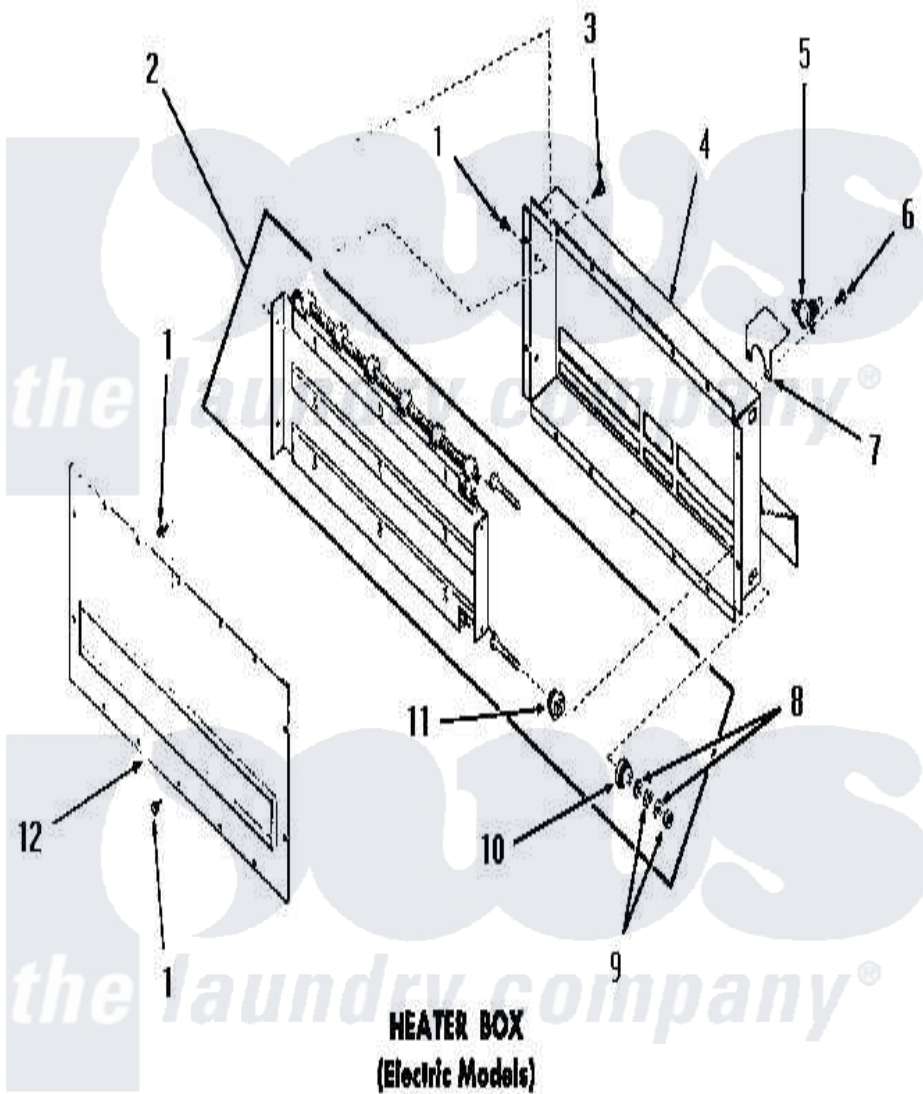

Amana DE6051 14 - HEATER BOX

Amana [Residential Amana DE6051 Washer Parts](#) Parts Diagram 14 - HEATER BOX
Click on the part number to view part

| Item | Original Part Number | Replaced By | Status | Part Description |
|------|-----------------------|-------------------------|---------------|------------------------|
| 1 | 51780 | 3390631 | | Screw, 10-16 X 3/8 |
| 2 | Y52626 | | Not Available | ELEMENT,HEATER-240V |
| " | 52608 | | Not Available | ELEMENT,HEATER-230V |
| " | 52306 | | Not Available | ELEMENT,HEATER-208V |
| 3 | 51784 | | Not Available | SCREW,10B-16 X 1/2 HEX |
| 4 | Y51876 | | Not Available | HEATER BOX AND SHIELD |
| 5 | 55523 | | | Thermostat |
| 6 | 23222 | 3177991 | | Screw |
| 7 | 52117 | | Not Available | THERMOSTAT SHIELD |
| 8 | 54532 | | Not Available | WASHER |
| 9 | 54531 | | Not Available | NUT |
| 10 | 51145 | | Not Available | INSULATOR |
| 11 | 51146 | | | Insulator |
| 12 | 51867 | | Not Available | HEATER BOX COVER PLATE |