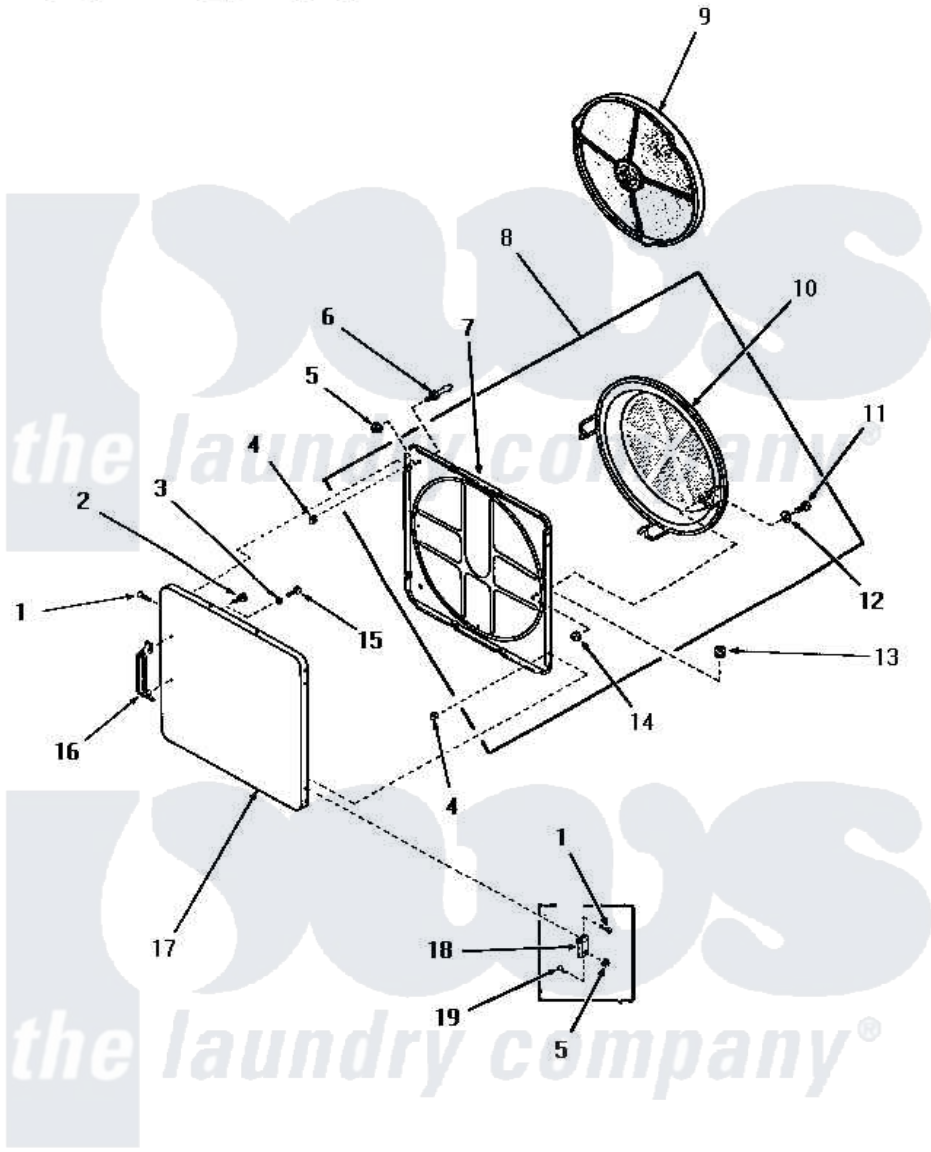

Amana DE6051 15 - LOADING DOOR

LOADING DOOR
(Through Serial Nos. 31V9368 and S66Y580)

Amana [Residential Amana DE6051 Washer Parts](#) Parts Diagram 15 - LOADING DOOR
 Click on the part number to view part

Item	Original Part Number	Replaced By	Status	Part Description
1	52864	500226		Screw, 8b-16 x 5/8 Tap
2	52150	489464		Screw
3	Y20278		Not Available	LOCKWASHER
4	52865		Not Available	SPEED NUT
5	51236	488130		Nut
6	51992			Strike, Door
7	54730		Not Available	INNER DOOR PANEL
8	54738		Not Available	ASSY,HOUSING & PANEL
9	53002		Not Available	NO LONGER AVAILABLE
10	54731	54-731		Bake Element
11	24688		Not Available	CAP SCREW
12	Q6275		Not Available	WASHER
13	51858			Grommet
14	52566	27001225		Nut, Jam Mid Lock 1/4-20
15	22024	20001169		22024 24
16	54068	61925		Pull Door Commercial Black

17	52489A	Not Available	OUTER DOOR PANEL, AVOCADO
"	52489C	Not Available	OUTER DOOR PANEL, COPPERTONE
"	52489H	Not Available	OUTER DOOR PANEL, HARVEST GOLD
"	52489W	Not Available	OUTER DOOR PANEL, WHITE
18	70014		Hinge
19	22649		Screw, 8-32 X 13/32 FI