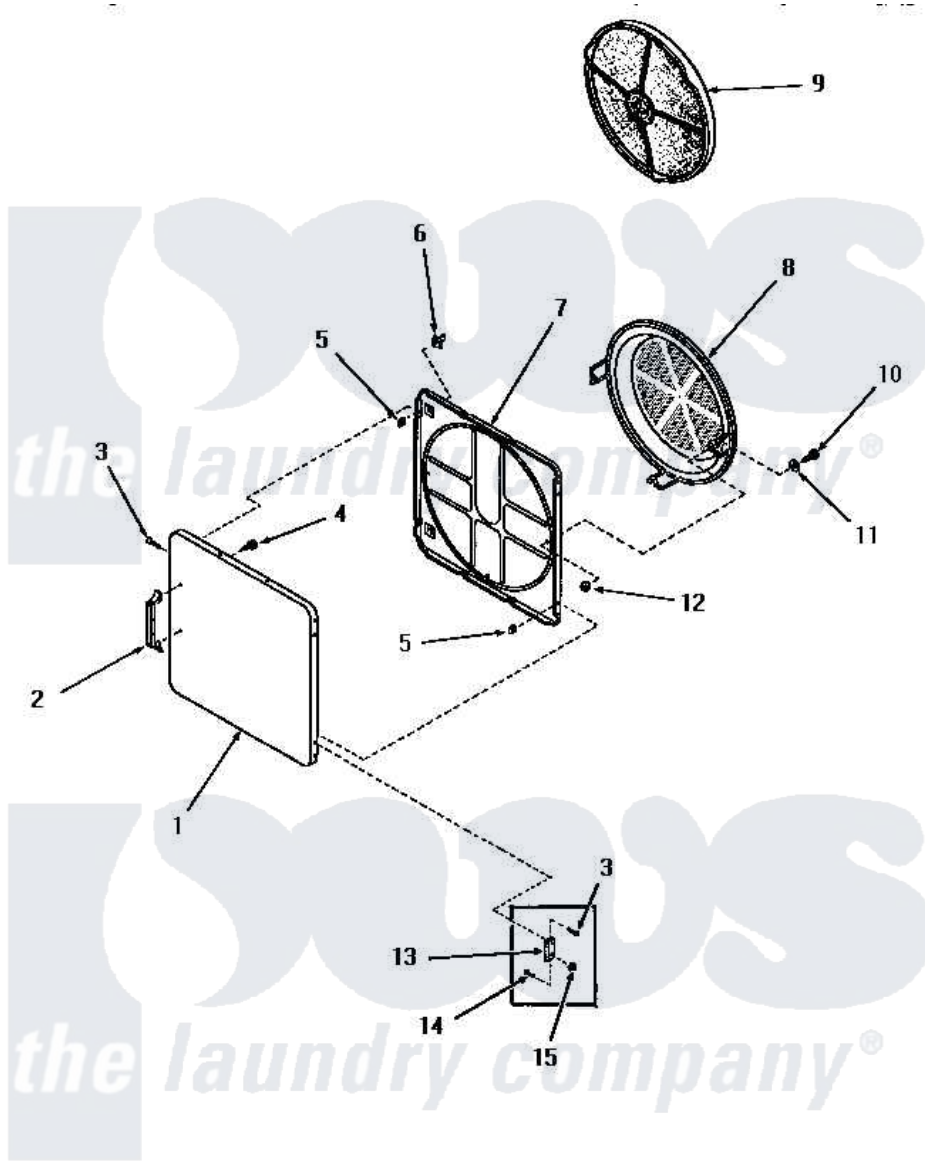

Amana DE6051 16 - LOADING DOOR

LOADING DOOR (Starting Serial Nos. 31V9369 and S66Y581)

Amana [Residential Amana DE6051 Washer Parts](#) Parts Diagram 16 - LOADING DOOR
Click on the part number to view part

Item	Original Part Number	Replaced By	Status	Part Description
1	52489W		Not Available	OUTER DOOR PANEL, WHITE
"	52489H		Not Available	OUTER DOOR PANEL, HARVEST GOLD
"	52489C		Not Available	OUTER DOOR PANEL, COPPERTONE
"	52489A		Not Available	OUTER DOOR PANEL, AVOCADO
2	54068	61925		Pull Door Commercial Black
3	52864	500226		Screw, 8b-16 x 5/8 Tap
4	52150	489464		Screw
5	52865		Not Available	SPEED NUT
6	54661	LA-1003		Door Catch Kit
7	54665	54-665		Bake Element
8	54731	54-731		Bake Element
9	53002		Not Available	NO LONGER AVAILABLE
10	24688		Not Available	CAP SCREW
11	Q6275		Not Available	WASHER

12	52566	27001225	Nut, Jam Mid Lock 1/4-20
13	70014		Hinge
14	22649		Screw, 8-32 X 13/32 FI
15	51236	488130	Nut