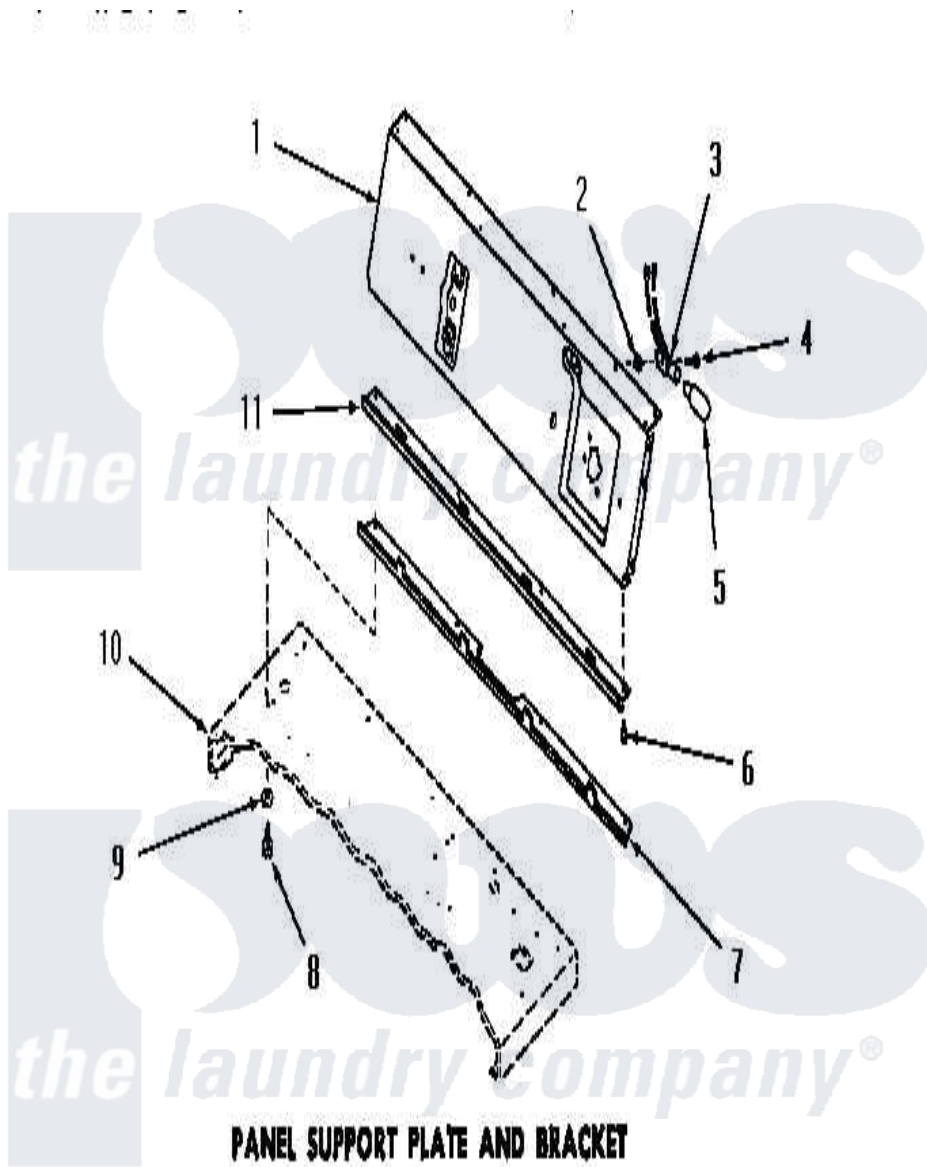

# Amana DE6051 18 - PANEL SUPPORT PLATE & BRACKET

**PANEL SUPPORT PLATE AND BRACKET**

Amana [Residential Amana DE6051 Washer Parts](#) Parts Diagram 18 - PANEL SUPPORT PLATE & BRACKET  
 Click on the part number to view part

Item	Original Part Number	Replaced By	Status	Part Description
1	53628		Not Available	PANEL SUPPORT PLATE
"	0054750		Not Available	DOOR FRAME
2	22378		Not Available	NUT
3	Y22368		Not Available	BULB RECEPTACLE
4	20268	<a href="#">80399</a>		SCrew Pan Head CR Rec 832x281
5	21608	<a href="#">A3167501</a>		Lamp Oven, Int.
6	23222	<a href="#">3177991</a>		Screw
7	52912		Not Available	PANEL SUPPORT BRACKET
8	23962	<a href="#">W10116760</a>		Screw
9	<a href="#">20493</a>			Washer, 11/64 ID x 3/8 OD
10	Y00000000		Not Available	SEE NOTE CABINET TOP
11	Y52929		Not Available	PANEL TRIM