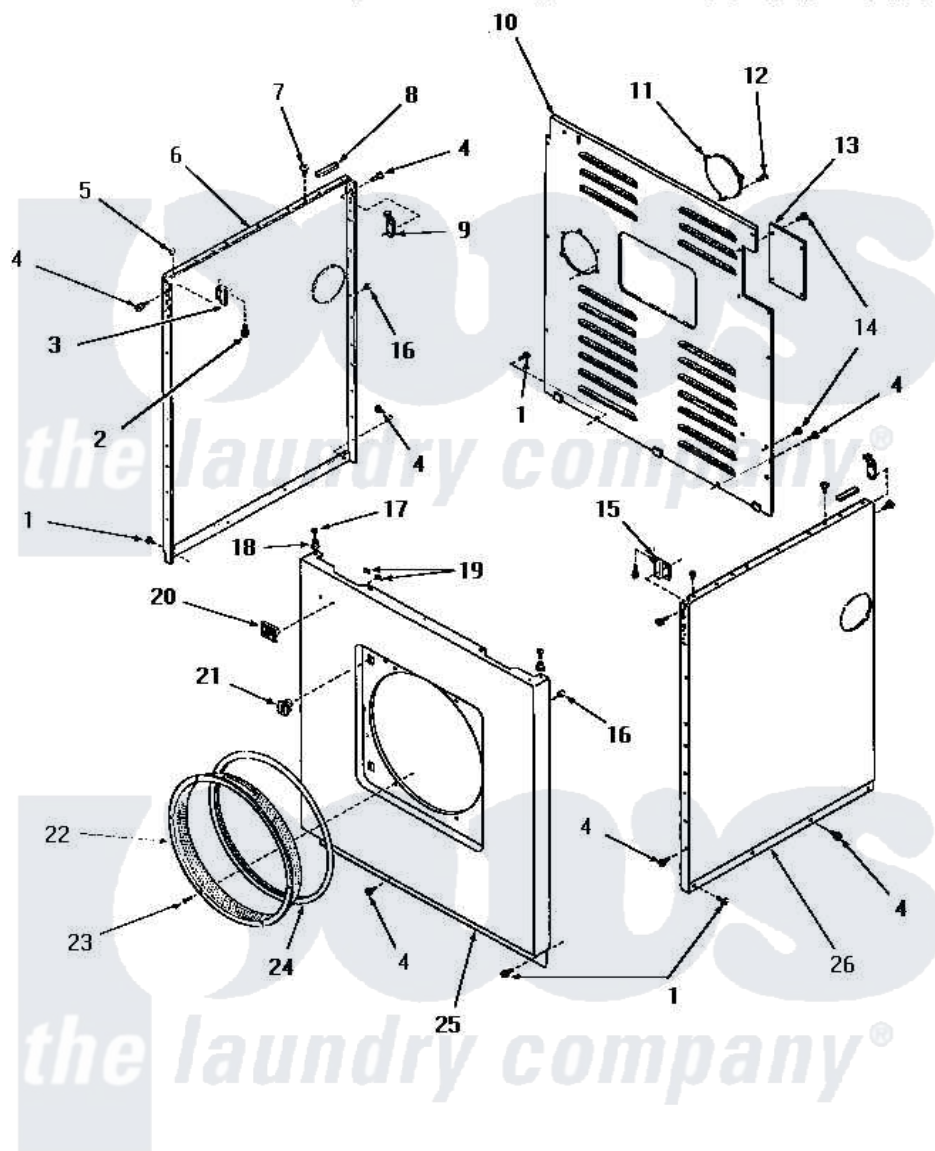

Amana DE6051 19 - PANELS

PANELS

Amana [Residential Amana DE6051 Washer Parts](#) Parts Diagram 19 - PANELS
 Click on the part number to view part

Item	Original Part Number	Replaced By	Status	Part Description
1	25723	27001200		Screw
2	23008			Screw, 10-24 X 3/4 Sems
3	22847		Not Available	BRACKET
4	51784		Not Available	SCREW,10B-16 X 1/2 HEX
5	21176			Bumper
6	52669W		Not Available	SIDE PANEL, LEFT, WHITE
"	52669C		Not Available	SIDE PANEL, LEFT, COPPERTONE
"	52669H		Not Available	SIDE PANEL, LEFT, HARVEST GOLD
"	52669A		Not Available	SIDE PANEL, LEFT, AVOCADO
7	52442		Not Available	SCREW, No.10-16 X 3/8"
8	80312			Bumper Pad
9	52487			Lug, Hold-Down
10	52677W		Not Available	REAR PANEL, WHITE
"	52677GR		Not Available	PANEL,REAR xREPLACE