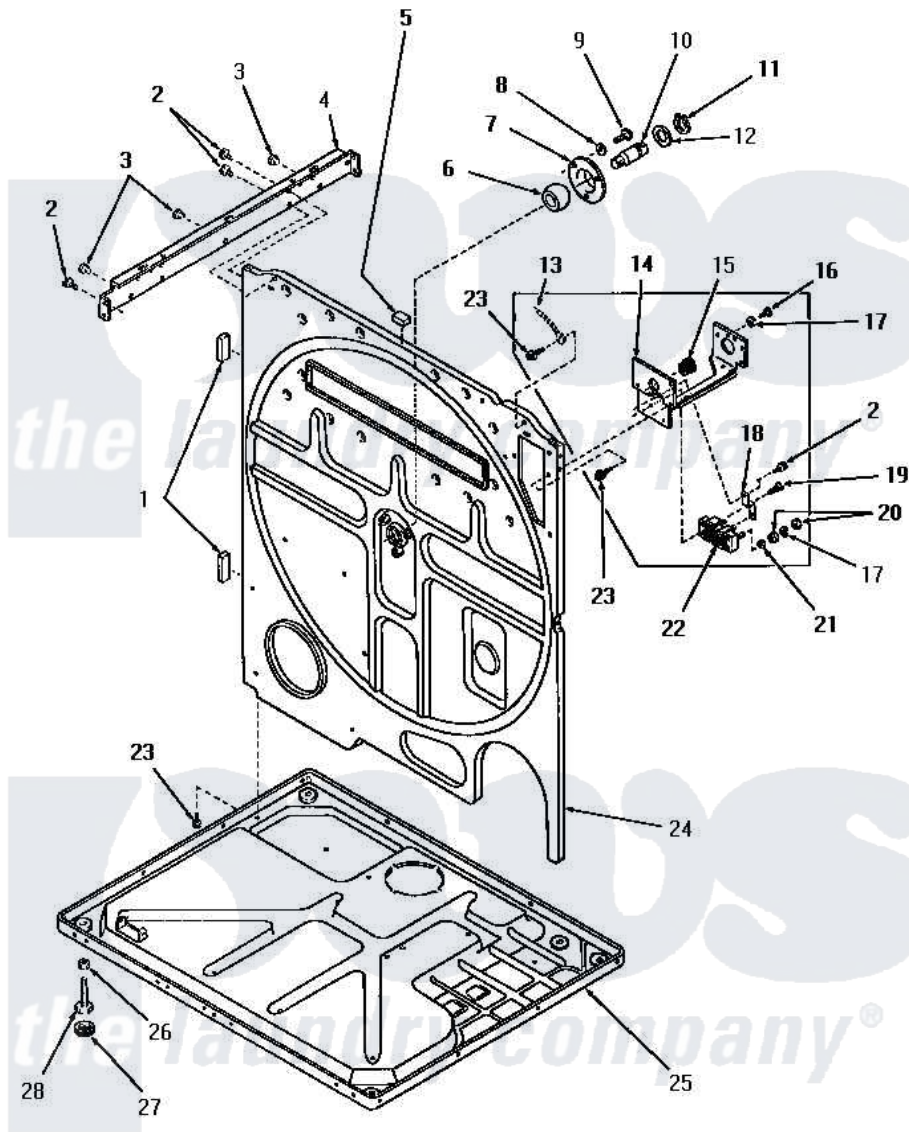

Amana DE6051 20 - REAR FRAME & FRAME BASE

REAR FRAME AND FRAME BASE

Amana [Residential Amana DE6051 Washer Parts](#) Parts Diagram 20 - REAR FRAME & FRAME BASE
 Click on the part number to view part

Item	Original Part Number	Replaced By	Status	Part Description
1	20354		Not Available	BUMPER PAD
2	51780	3390631		Screw, 10-16 X 3/8
3	21685	40038001		Bumper
4	51818		Not Available	SUPPORT CHANNEL, RIGHT OR LEFT
5	54024		Not Available	BUMPER
6	Y52079			Bearing, Drum Shaft
7	51826		Not Available	COVER,BEARING
8	03189			LoCkwasher, 1/4 Std-C P
9	53589	8204624		Bolt
10	53132		Not Available	SHAFT,DRUM
11	70061			Ring, Retaining
12	Y52564			Washer
13	Y00000000		Not Available	SEE NOTE GROUND WIRE, GREEN
14	Y52110		Not Available	TERMINAL BLOCK BRACKET
15	52113			Relief, Strain

16	52909		Screw, 10B-16 X 1/2 HeX
17	51474	Not Available	WASHER,13/64IDX1/2ODX.
18	53950	Not Available	STRAP,GROUND
19	Q6535	Not Available	SCREW,10B-16 X 3/4 ROU
20	Q6163	Not Available	NUT
21	Q6623	Not Available	WASHER
22	50854	33001244	Block, Terminal
23	51784	Not Available	SCREW,10B-16 X 1/2 HEX
24	52574	Not Available	FRAME,REAR
25	Y52572	Not Available	FRAME BASE
26	52794	62739	Nut, Lock
27	70282	Y314137	Foot, Rubber
28	Y52696	Y305086	Adjustable Leg And Nut