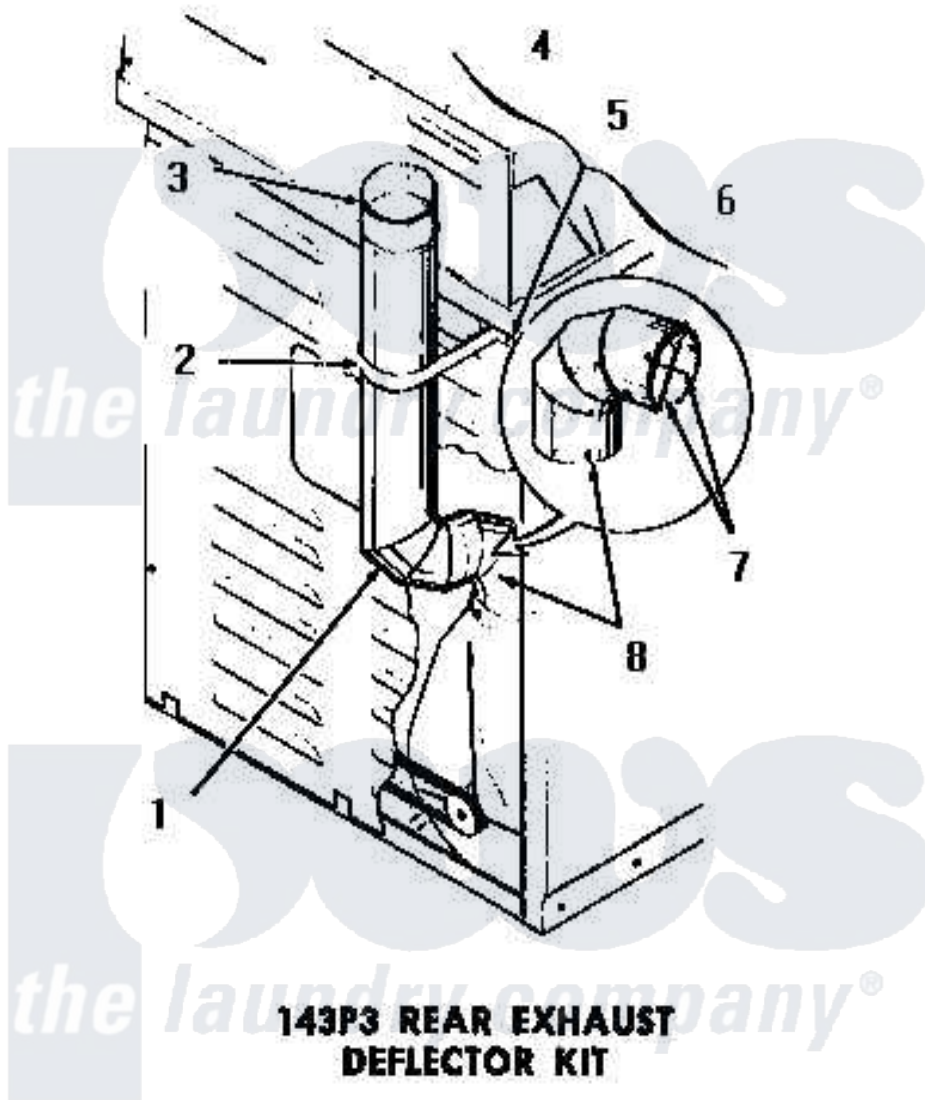

Amana DE6080 01 - 143P3 REAR EXHAUST DEFLECTOR KIT

Amana [Residential Amana DE6080 Washer Parts](#) Parts Diagram 01 - 143P3 REAR EXHAUST DEFLECTOR KIT
 Click on the part number to view part

Item	Original Part Number	Replaced By	Status	Part Description
1	51917		Not Available	ELBOW
2	52127		Not Available	SUPPORT BRACKET
3	Y52129		Not Available	EXHAUST PIPE, 4" X 18"
4	20267			Screw, 10-24 X 3/8 Round
5	03815			Lockwasher, No.10 Ext Shk
6	03673		Not Available	NUT
7	Y00000000		Not Available	SEE NOTE CUT AND REMOVE WIRE GUARDS
8	Y00000000		Not Available	SEE NOTE DRYER EXHAUST ELBOW -- (SUPPLIED WITH DRYER)
NI	143P3		Not Available	REAR EXHAUST DEFLECTOR KIT