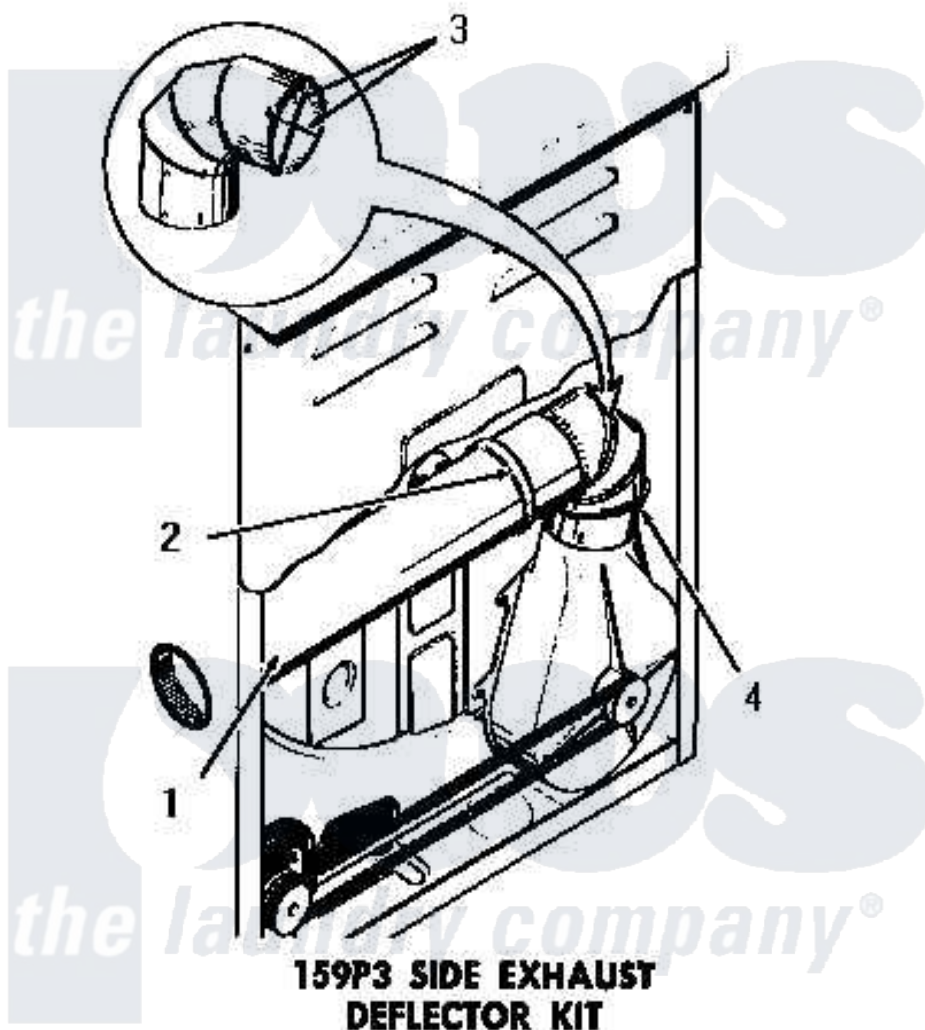

Amana DE6080 02 - 159P3 SIDE EXHAUST DEFLECTOR KIT

Amana [Residential Amana DE6080 Washer Parts](#) Parts Diagram 02 - 159P3 SIDE EXHAUST DEFLECTOR KIT
 Click on the part number to view part

Item	Original Part Number	Replaced By	Status	Part Description
1	Y0052776			Handle, Oven Door
2	0052775	0057344		Suptop Burner
3	Y00000000		Not Available	SEE NOTE CUT AND REMOVE WIRE GUARDS
4	Y00000000		Not Available	SEE NOTE DRYER EXHAUST ELBOW -- (SUPPLIED WITH DRYER)
NI	159P3		Not Available	SIDE EXHAUST DEFLECTOR KIT