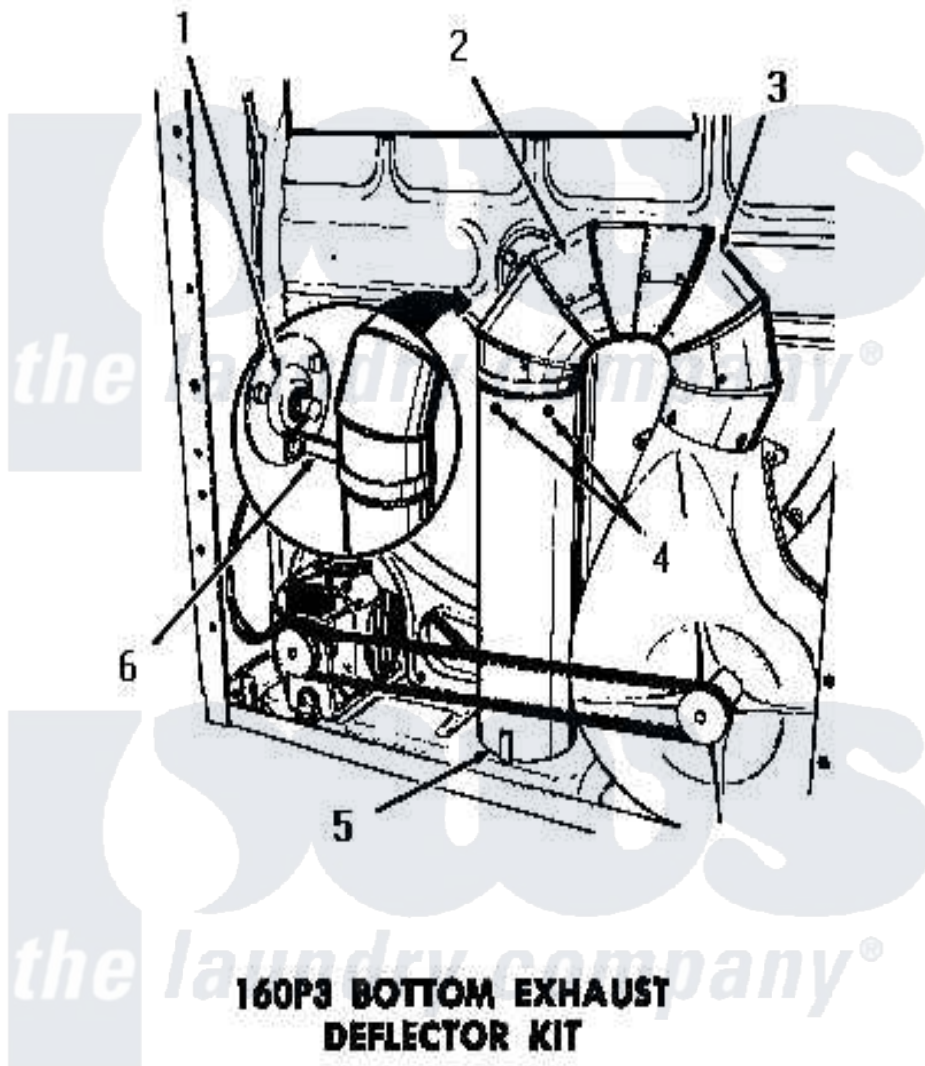

Amana DE6080 03 - 160P3 BOTTOM EXHAUST DEFLECTOR KIT

160P3 BOTTOM EXHAUST DEFLECTOR KIT

[Amana Residential Amana DE6080 Washer Parts](#) Parts Diagram 03 - 160P3 BOTTOM EXHAUST DEFLECTOR KIT
 Click on the part number to view part

Item	Original Part Number	Replaced By	Status	Part Description
1	Y00000000		Not Available	SEE NOTE BEARING RETAINER
2	52699		Not Available	SHORT 90 DEGREES ELBOW
3	Y00000000		Not Available	SEE NOTE DRYER EXHAUST ELBOW -- (SUPPLIED WITH DRYER)
4	23222	3177991		Screw
5	52698		Not Available	EXHAUST TUBE
6	0052775	0057344		Suptop Burner
NI	160P3		Not Available	BOTTOM EXHAUST DEFLECTOR KIT