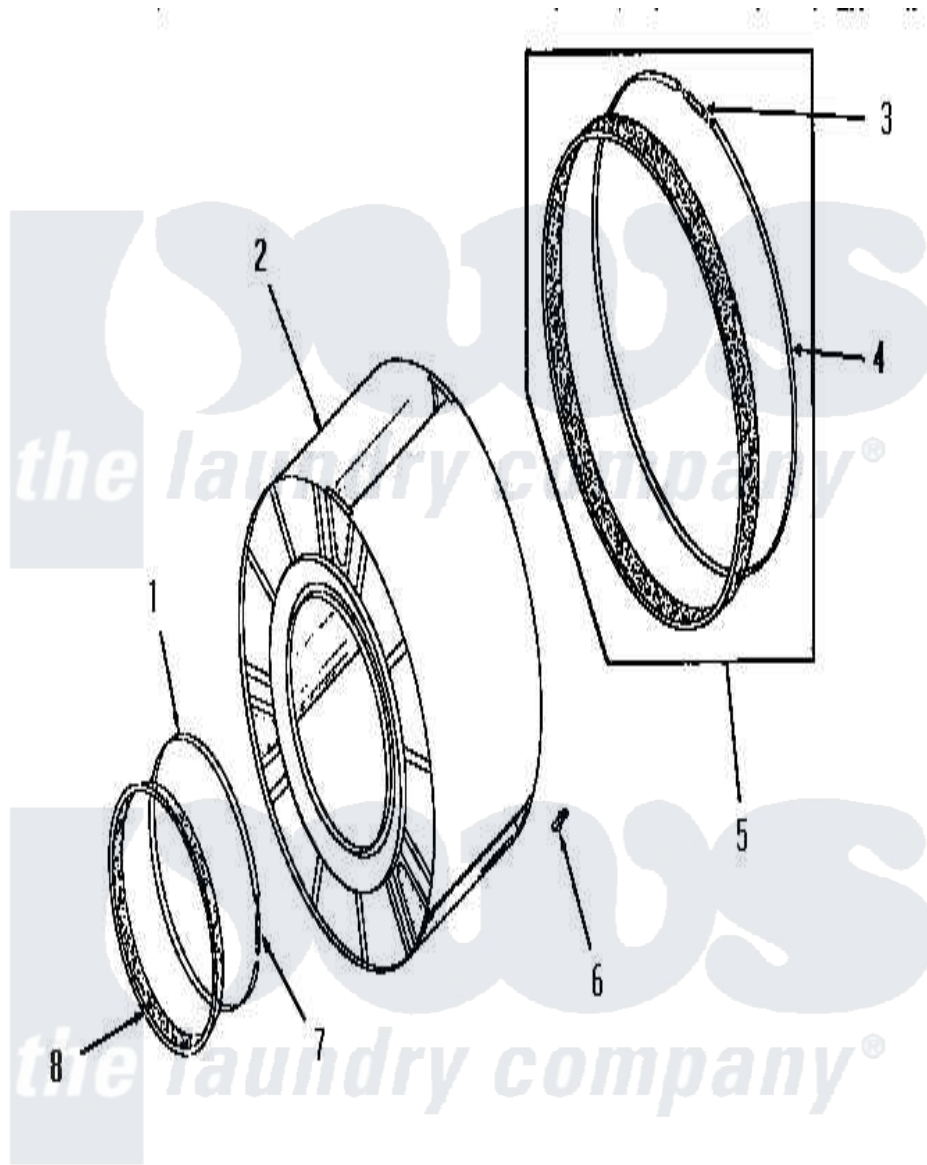

Amana DE6080 06 - CLOTHES DRUM

CLOTHES DRUM

Amana [Residential Amana DE6080 Washer Parts](#) Parts Diagram 06 - CLOTHES DRUM
 Click on the part number to view part

Item	Original Part Number	Replaced By	Status	Part Description
1	50169			Strap, Retainer
2	53135			Assembly, Drum
3	52310			Spring
4	50781			Strap, Seal
5	51883A			Assembly, Seal
6	51201		Not Available	CLIP
7	50168			Spring
8	51881			Seal, Front