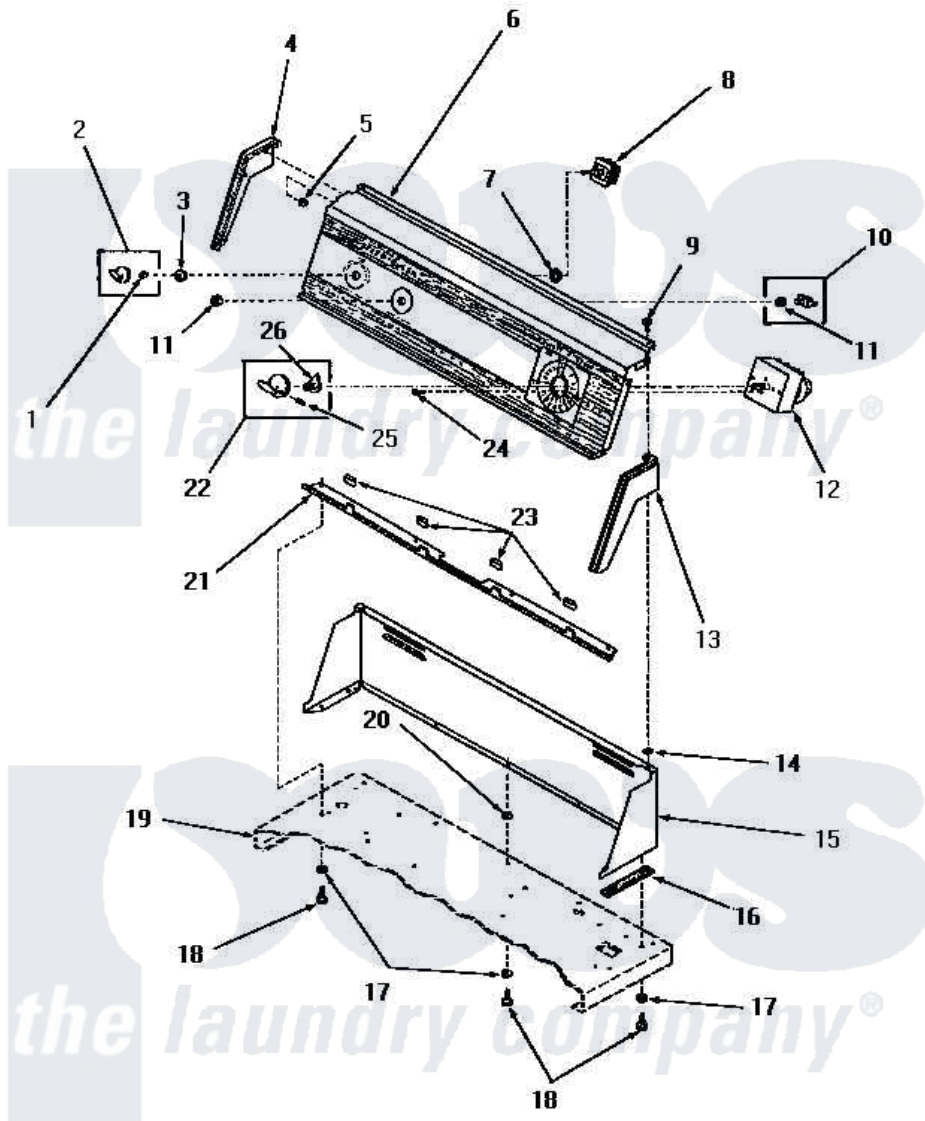

# Amana DE6080 07 - CONTROL PANEL, CONTROL HOOD & CONTROLS

## CONTROL PANEL, CONTROL HOOD AND CONTROLS

Amana [Residential Amana DE6080 Washer Parts](#) Parts Diagram 07 - CONTROL PANEL, CONTROL HOOD & CONTROLS

[Click on the part number to view part](#)

Item	Original Part Number	Replaced By	Status	Part Description
1	23392		Not Available	CLIP FOR 26816 KNOB
2	23402		Not Available	KNOB, CONTROL
3	<a href="#">24205</a>			Nut, Knurled 3/8-24
4	25124		Not Available	CONTROL HOOD END, LEFT
5	25126	<a href="#">5303284616</a>		Clip
6	Y0053962		Not Available	LATCH DR K
7	<a href="#">91176</a>			Lockwasher, 3/8 Intshkp
8	52623	<a href="#">58032</a>		Switch
9	25232		Not Available	SCREW,8AB-18X7/8 OVAL
10	53768	<a href="#">55882P</a>		Assembly- Switch
11	<a href="#">52947</a>			Nut, Hex 15/32-32
12	52610		Not Available	TIMER
13	25123		Not Available	CONTROL HOOD END, RIGHT
14	<a href="#">24522</a>			Nut, Speed-8ab-18 C1995
15	534460		Not Available	CONTROL HOOD,

15	53446C	Not Available	COPPERTONE
"	53446A	Not Available	CONTROL HOOD, AVOCADO
"	53446H	Not Available	CONTROL HOOD, HARVEST GOLD
"	53446W	Not Available	CONTROL HOOD, WHITE
16	23028	Not Available	GASKET,CONTROL BOX END
17	<a href="#">20493</a>		Washer, 11/64 ID x 3/8 OD
18	23962	<a href="#">W10116760</a>	Screw
19	Y00000000	Not Available	SEE NOTE CABINET TOP
20	23425	Not Available	WASHER,7/32IDX7/16ODX.
21	52912	Not Available	PANEL SUPPORT BRACKET
22	24858	Not Available	ASSY,KNOB-TIMER
23	24859	Not Available	SLEEVE,SUPPORT ANGLE
24	<a href="#">70212</a>		Screw, 8-32 X 5/32 RD H
25	25285	Not Available	SETSCREW
26	24857	Not Available	INDICATOR