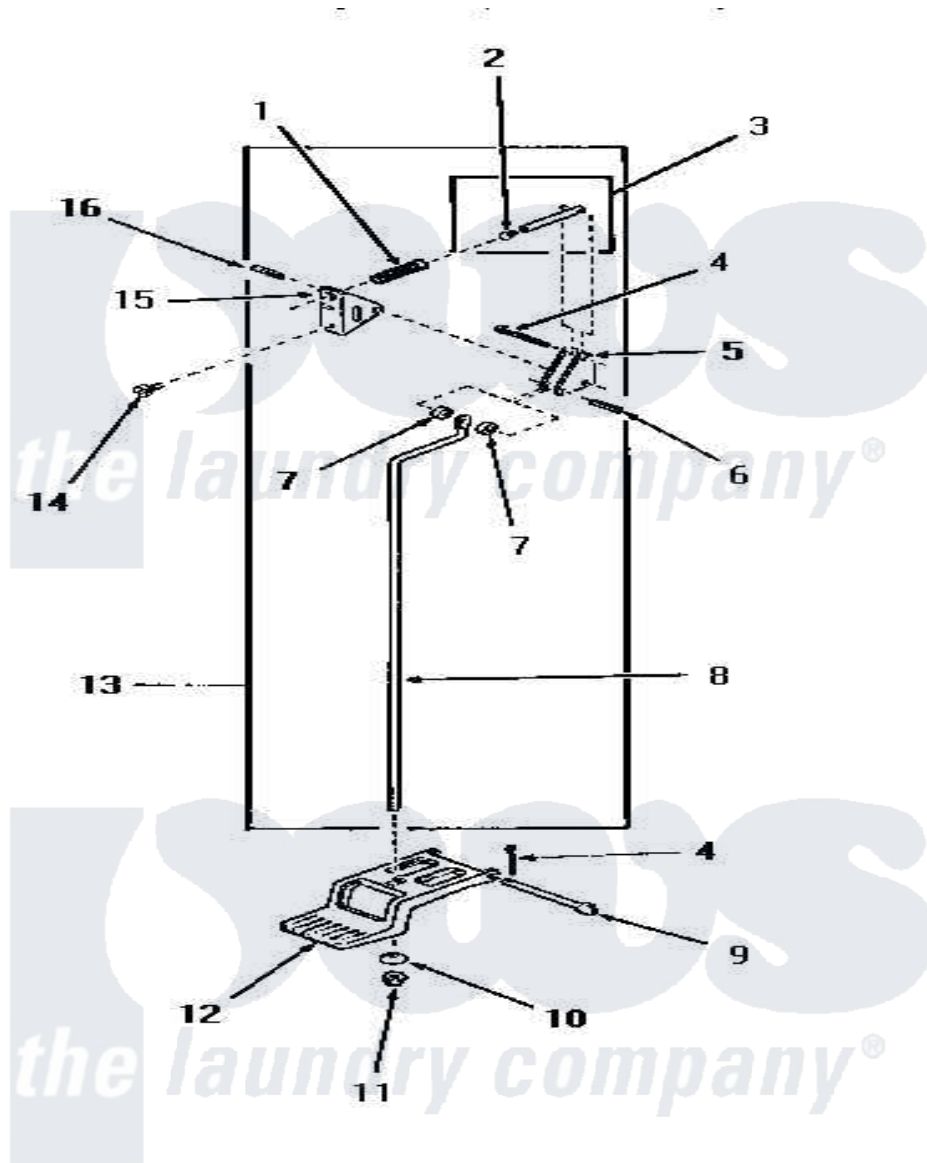

Amana DE6080 08 - DOOR RELEASE

DOOR RELEASE

Amana [Residential Amana DE6080 Washer Parts](#) Parts Diagram 08 - DOOR RELEASE

[Click on the part number to view part](#)

Item	Original Part Number	Replaced By	Status	Part Description
1	51065		Not Available	DOOR RELEASE SPRING
2	51786		Not Available	PLUG
3	51841		Not Available	DOOR RELEASE PIN ASSEMBLY
4	02578			Pin, Cotter
5	51041		Not Available	DOOR RELEASE LEVER
6	51161		Not Available	PIN,ROLL 1/8 X 3/4
7	51121			Door Release Spacer
8	51837		Not Available	DOOR RELEASE ROD
9	51045		Not Available	PEDAL HINGE PIN
10	51046		Not Available	NYLON WASHER
11	51271		Not Available	NUT
12	51802			Pedal, Foot
13	51844		Not Available	DOOR RELEASE ASSEMBLY
14	51246		Not Available	SCREW
15	51052		Not Available	DOOR RELEASE BRACKET
16	51161		Not Available	PIN,ROLL 1/8 X 3/4