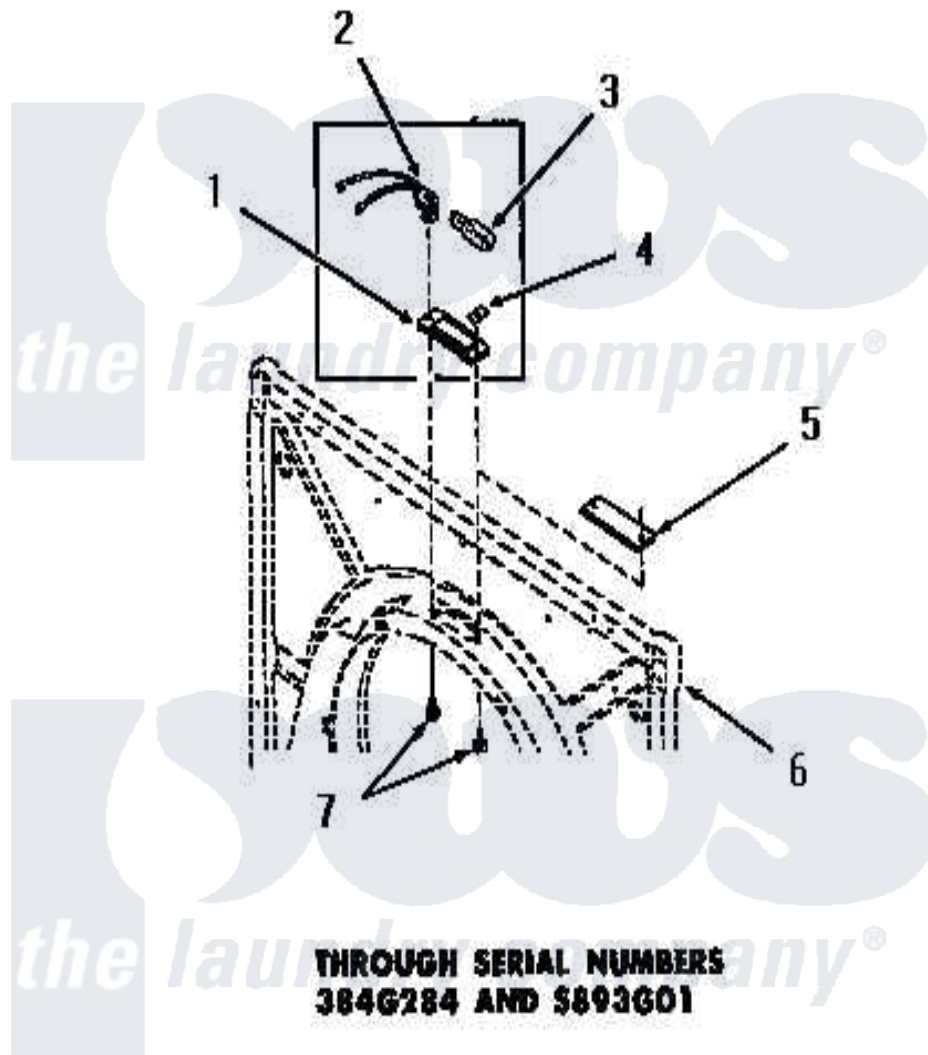

Amana DE6080 09 - DRUM LIGHT & COVER PLATE

[Amana Residential Amana DE6080 Washer Parts](#) Parts Diagram 09 - DRUM LIGHT & COVER PLATE
 Click on the part number to view part

Item	Original Part Number	Replaced By	Status	Part Description
1	51070			Lens, Drum Light
2	Y51887		Not Available	BULB RECEPTACLE
3	21608	A3167501		Lamp Oven, Int.
4	Y51788		Not Available	SPEED NUT
5	53911		Not Available	COVER PLATE
6	Y00000000		Not Available	SEE NOTE FRONT FRAME AND AIR SHROUD
7	51784		Not Available	SCREW, 10B-16 X 1/2 HEX