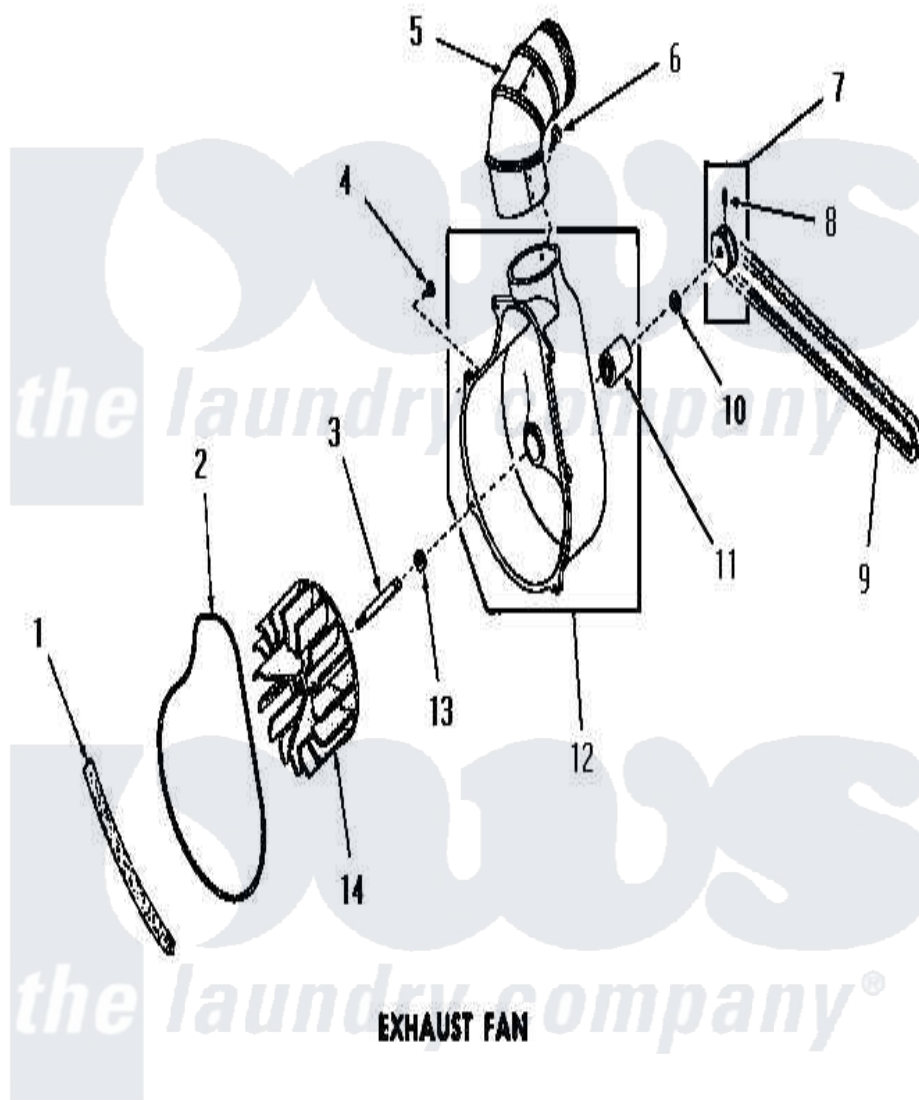

Amana DE6080 11 - EXHAUST FAN

Amana [Residential Amana DE6080 Washer Parts](#) Parts Diagram 11 - EXHAUST FAN
 Click on the part number to view part

Item	Original Part Number	Replaced By	Status	Part Description
1	51790			Seal
2	51791			Gasket, Housing
3	53519		Not Available	EXHAUST FAN SHAFT
4	51784		Not Available	SCREW, 10B-16 X 1/2 HEX
5	Y0052707	31986601B		Switch, Rocker
6	23222	3177991		Screw
7	53521		Not Available	ASSY, PULLEY
8	02771			Screw, 1/4-20 x 3/8 Hex S
9	51994			Belt
10	52549			Washer, 501 ID X3/4 Odx
11	51991		Not Available	BEARING
12	51946		Not Available	HOUSING, BLOWER
13	52549			Washer, 501 ID X3/4 Odx
14	90585		Not Available	IMPELLER