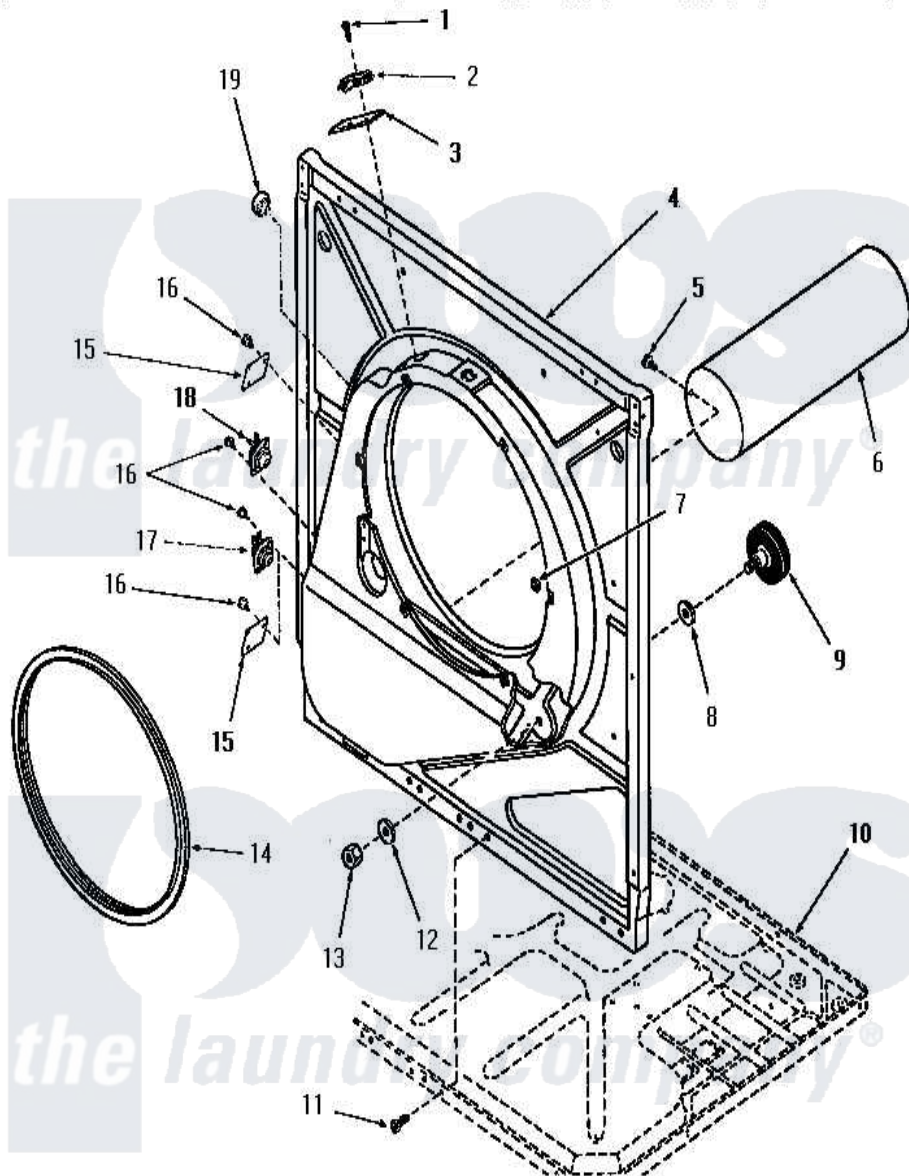

# Amana DE6080 12 - FRONT FRAME & AIR SHROUD

**FRONT FRAME AND AIR SHROUD**

Amana [Residential Amana DE6080 Washer Parts](#) Parts Diagram 12 - FRONT FRAME & AIR SHROUD  
 Click on the part number to view part

Item	Original Part Number	Replaced By	Status	Part Description
1	<a href="#">51783</a>			Screw, 6b-20 X 7/8 HeX
2	Y51143		Not Available	SWITCH
3	<a href="#">52112</a>			Insulation
4	51850		Not Available	FRONT FRAME AND AIR SHROUD
5	52150	<a href="#">489464</a>		Screw
6	51821		Not Available	EXHAUST DUCT
7	52865		Not Available	SPEED NUT
8	<a href="#">52123</a>			Washer
9	53555	<a href="#">56285</a>		Roller Cylinder
10	Y00000000		Not Available	SEE NOTE FRAME BASE
11	51784		Not Available	SCREW,10B-16 X 1/2 HEX
12	<a href="#">52122</a>			Washer
13	52124		Not Available	NUT
14	51798		Not Available	GASKET
15	52550		Not Available	COVER PLATE
16	23222	<a href="#">3177991</a>		Screw

17	<a href="#">54736</a>		Thermostat
18	<a href="#">54737</a>		Thermostat
19	Y0053719	Not Available	CAPILLARY & SUCTION LINE ASSY