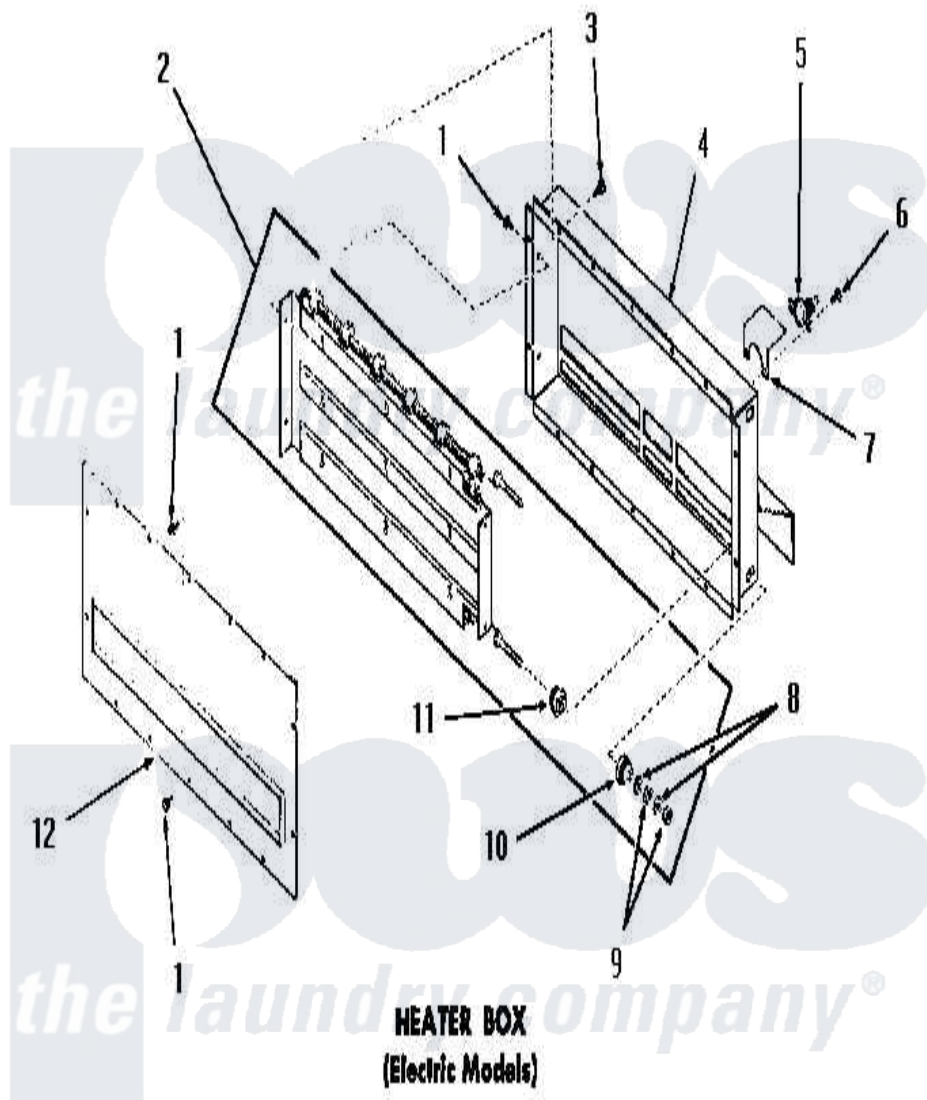

Amana DE6080 13 - HEATER BOX

Amana Residential Amana DE6080 Washer Parts Parts Diagram 13 - HEATER BOX
 Click on the part number to view part

Item	Original Part Number	Replaced By	Status	Part Description
1	51780	3390631		Screw, 10-16 X 3/8
2	Y52626		Not Available	ELEMENT,HEATER-240V
"	52608		Not Available	ELEMENT,HEATER-230V
"	52306		Not Available	ELEMENT,HEATER-208V
3	51784		Not Available	SCREW,10B-16 X 1/2 HEX
4	Y51876		Not Available	HEATER BOX AND SHIELD
5	55523			Thermostat
6	23222	3177991		Screw
7	52117		Not Available	THERMOSTAT SHIELD
8	54532		Not Available	WASHER
9	54531		Not Available	NUT
10	51145		Not Available	INSULATOR
11	51146			Insulator
12	51867		Not Available	HEATER BOX COVER PLATE