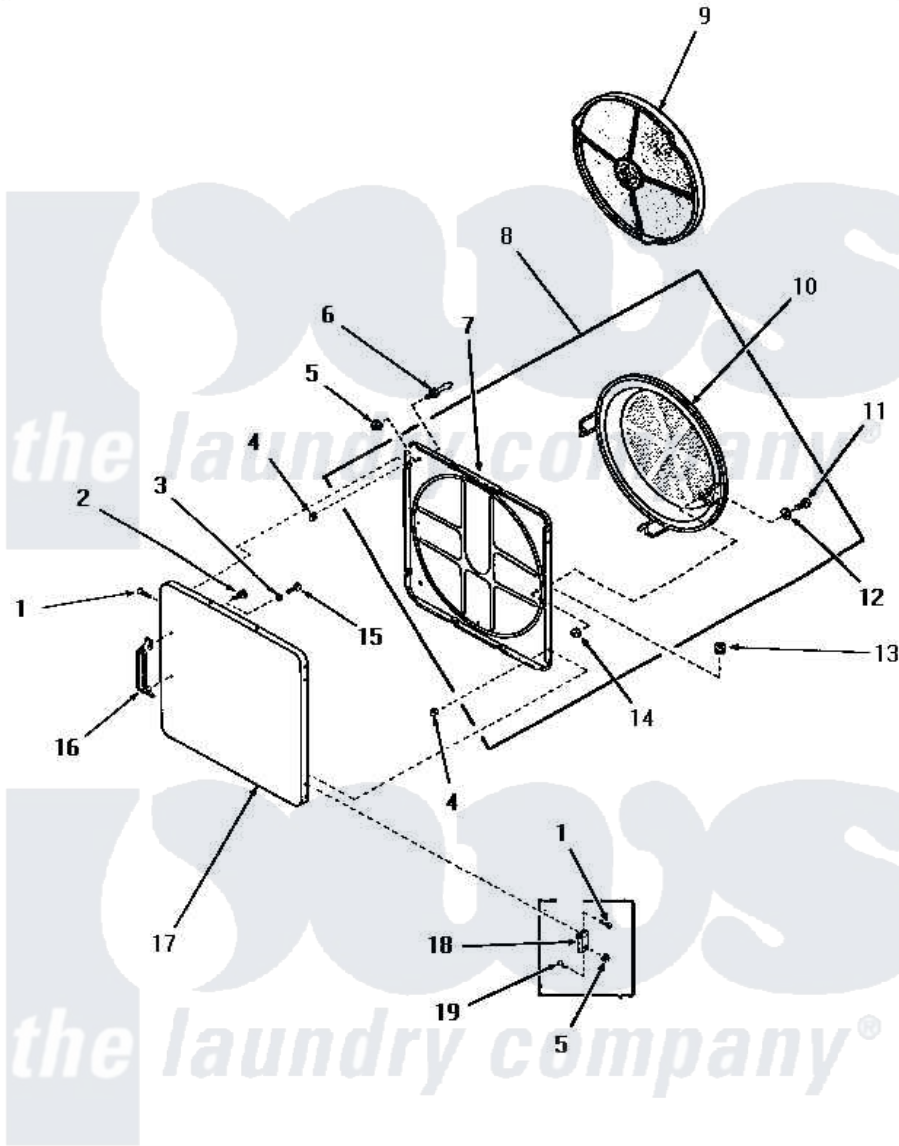

Amana DE6080 14 - LOADING DOOR

LOADING DOOR (Through Serial Nos. 31V9368 and S66Y580)

Amana [Residential Amana DE6080 Washer Parts](#) Parts Diagram 14 - LOADING DOOR
Click on the part number to view part

Item	Original Part Number	Replaced By	Status	Part Description
1	52864	500226		Screw, 8b-16 x 5/8 Tap
2	52150	489464		Screw
3	Y20278		Not Available	LOCKWASHER
4	52865		Not Available	SPEED NUT
5	51236	488130		Nut
6	51992			Strike, Door
7	54730		Not Available	INNER DOOR PANEL
8	54738		Not Available	ASSY, HOUSING & PANEL
9	53002		Not Available	NO LONGER AVAILABLE
10	54731	54-731		Bake Element
11	24688		Not Available	CAP SCREW
12	Q6275		Not Available	WASHER
13	51858			Grommet
14	52566	27001225		Nut, Jam Mid Lock 1/4-20
15	22024	20001169		22024 24
16	54068	61925		Pull Door Commercial Black

17	52489A	Not Available	OUTER DOOR PANEL, AVOCADO
"	52489C	Not Available	OUTER DOOR PANEL, COPPERTONE
"	52489H	Not Available	OUTER DOOR PANEL, HARVEST GOLD
"	52489W	Not Available	OUTER DOOR PANEL, WHITE
18	70014		Hinge
19	22649		Screw, 8-32 X 13/32 FI