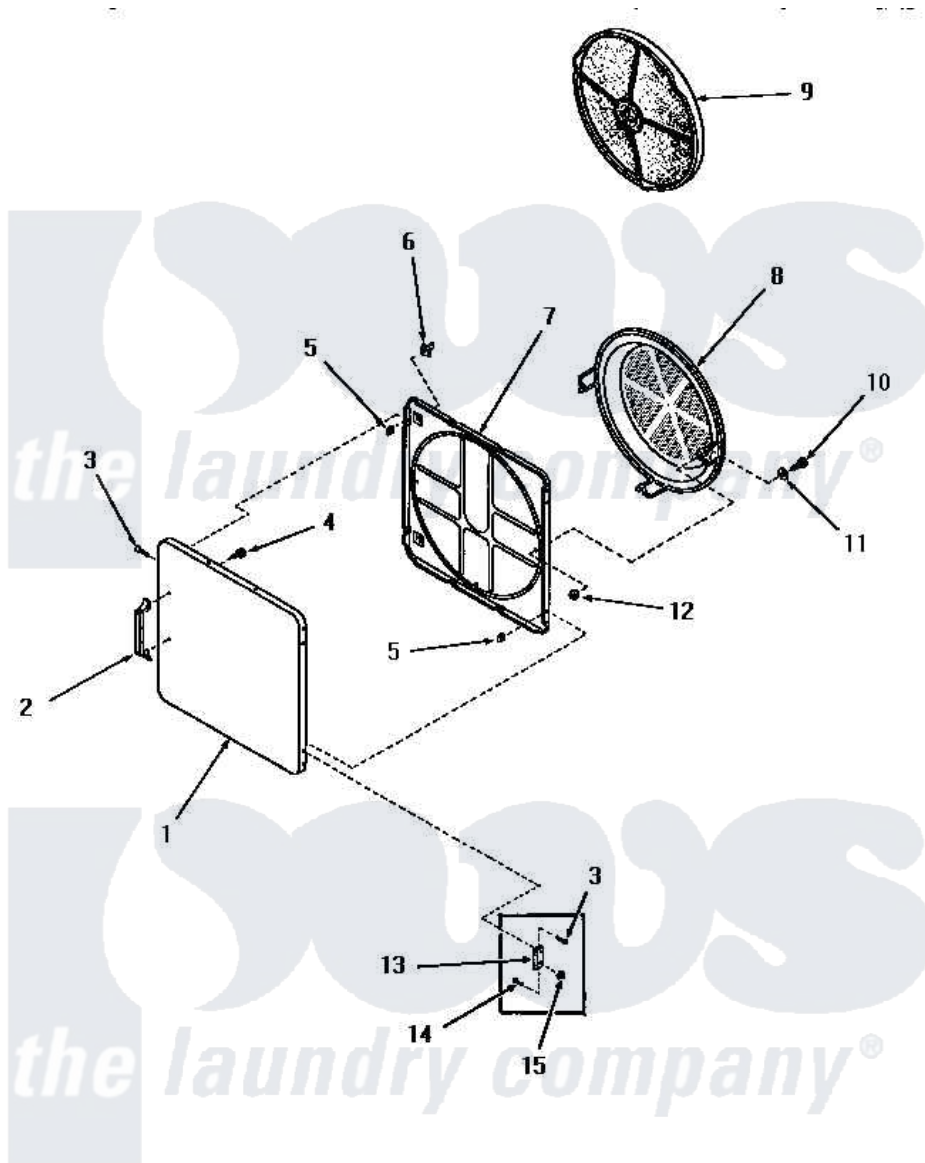

Amana DE6080 15 - LOADING DOOR

LOADING DOOR (Starting Serial Nos. 31V9369 and S66Y581)

Amana [Residential Amana DE6080 Washer Parts](#) Parts Diagram 15 - LOADING DOOR

[Click on the part number to view part](#)

Item	Original Part Number	Replaced By	Status	Part Description
1	52489W		Not Available	OUTER DOOR PANEL, WHITE
"	52489H		Not Available	OUTER DOOR PANEL, HARVEST GOLD
"	52489C		Not Available	OUTER DOOR PANEL, COPPERTONE
"	52489A		Not Available	OUTER DOOR PANEL, AVOCADO
2	54068	61925		Pull Door Commercial Black
3	52864	500226		Screw, 8b-16 x 5/8 Tap
4	52150	489464		Screw
5	52865		Not Available	SPEED NUT
6	54661	LA-1003		Door Catch Kit
7	54665	54-665		Bake Element
8	54731	54-731		Bake Element
9	53002		Not Available	NO LONGER AVAILABLE
10	24688		Not Available	CAP SCREW
11	Q6275		Not Available	WASHER

12	52566	27001225	Nut, Jam Mid Lock 1/4-20
13	70014		Hinge
14	22649		Screw, 8-32 X 13/32 FI
15	51236	488130	Nut