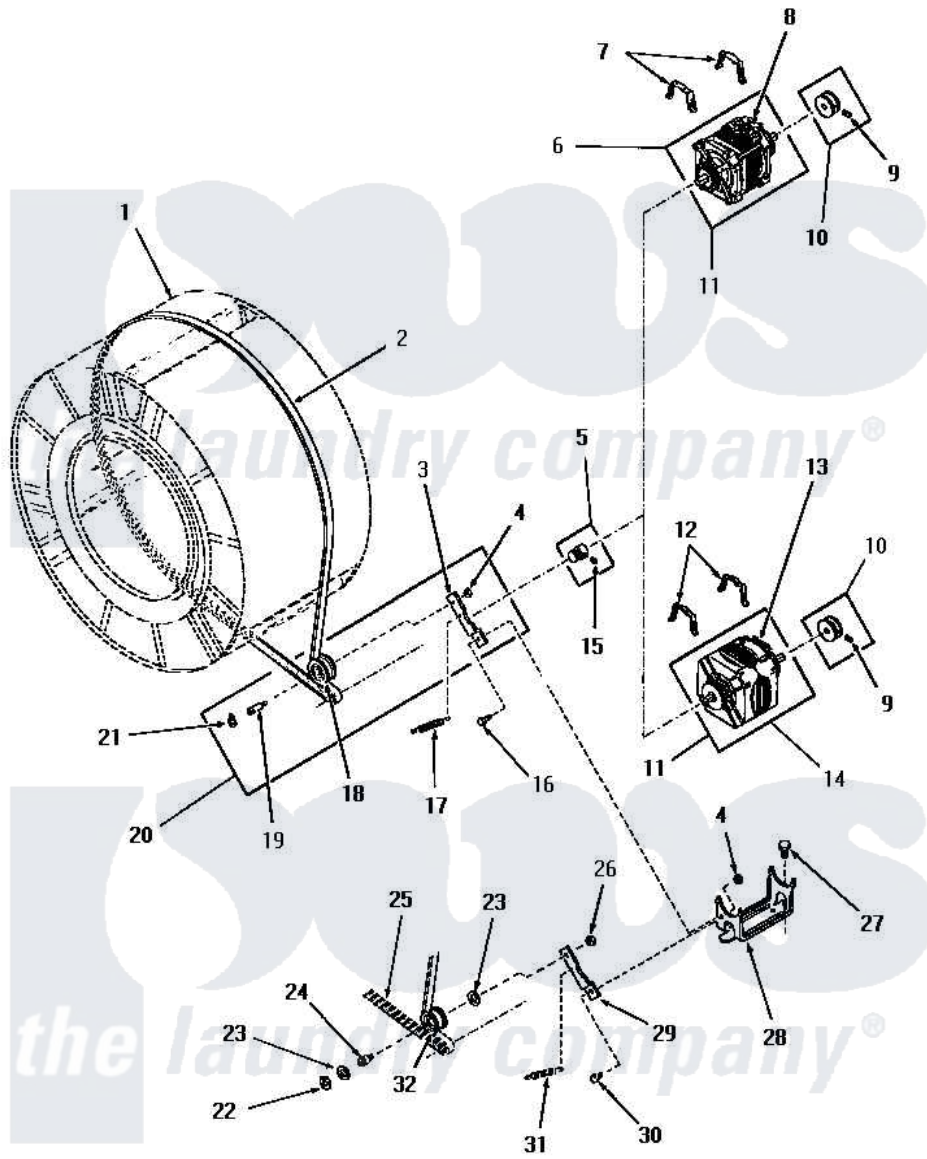

Amana DE6080 16 - MOTOR, IDLER & BELT

MOTOR, IDLER AND BELT

Amana [Residential Amana DE6080 Washer Parts](#) Parts Diagram 16 - MOTOR, IDLER & BELT
 Click on the part number to view part

Item	Original Part Number	Replaced By	Status	Part Description
1	Y00000000		Not Available	SEE NOTE CLOTHES DRUM
2	52556			Belt
3	54410		Not Available	LEVER, IDLER
4	52566	27001225		Nut, Jam Mid Lock 1/4-20
5	52593		Not Available	ASSY, MOTOR PULLEY
6	Y00000000		Not Available	SEE NOTE GENERAL ELECTRIC FORM "V" MOTOR
7	51789	660658		Clamp, Motor Mounting 343481 685441
8	53249		Not Available	SWITCH
9	02771			Screw, 1/4-20 x 3/8 Hex S
10	53522			Pulley, Motor
11	52697		Not Available	MOTOR
12	51789	660658		Clamp, Motor Mounting 343481 685441
13	Y00000000		Not Available	SEE NOTE WESTINGHOUSE -- (NOT REPLACEABLE)

"	53226	Not Available	SWITCH,MOTOR
"	53214	Not Available	MOTOR SWITCH, DELCO
"	53213		Switch
14	Y00000000	Not Available	SEE NOTE GENERAL ELECTRIC FORM ``T`` MOTOR
15	52906	Not Available	SETSCREW
16	52567		Bolt, Shoulder
17	52323		Spring
18	Y54414		Assembly, Wheel And Bearing
19	54411	Not Available	SHAFT,IDLER LEVER
20	54415	Not Available	LEVER,IDLER
21	23748		Ring, Retaining
22	70061		Ring, Retaining
23	Y52564		Washer
24	52611	Not Available	SHAFT,IDLER xREPLACE
25	Y00000000	Not Available	SEE NOTE BELT
26	52124	Not Available	NUT
27	23928	Not Available	CAP SCREW AND LOCKWASHER
28	51824	Not Available	MOUNT,MOTOR
29	52562	Not Available	IDLER LEVER
30	Y00000000	Not Available	SEE NOTE SHOULDER BOLT
31	Y00000000	Not Available	SEE NOTE SPRING
32	52561	Not Available	IDLER PULLEY