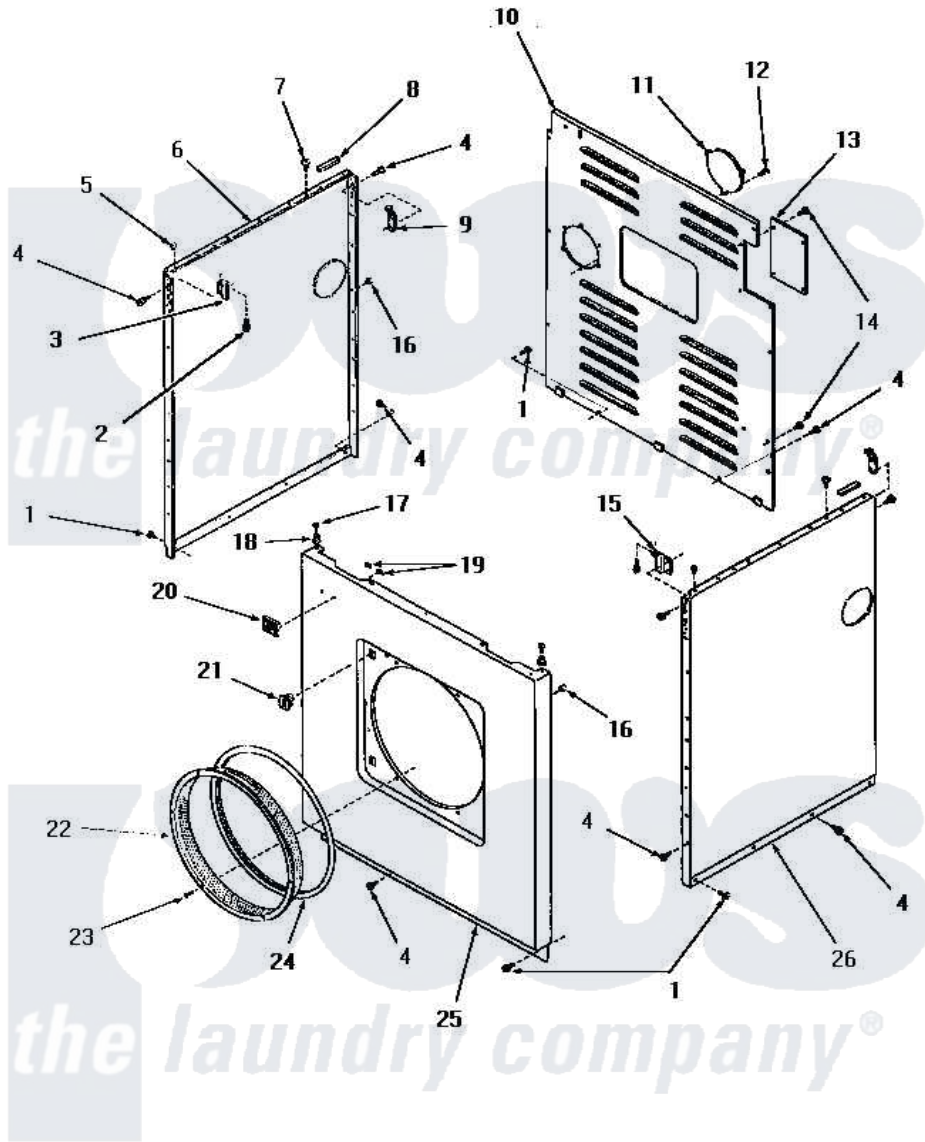

## PANELS

Amana [Residential Amana DE6080 Washer Parts](#) Parts Diagram 17 - PANELS

[Click on the part number to view part](#)

Item	Original Part Number	Replaced By	Status	Part Description
1	25723	<a href="#">27001200</a>		Screw
2	<a href="#">23008</a>			Screw, 10-24 X 3/4 Sems
3	22847		Not Available	BRACKET
4	51784		Not Available	SCREW,10B-16 X 1/2 HEX
5	<a href="#">21176</a>			Bumper
6	52669W		Not Available	SIDE PANEL, LEFT, WHITE
"	52669C		Not Available	SIDE PANEL, LEFT, COPPERTONE
"	52669H		Not Available	SIDE PANEL, LEFT, HARVEST GOLD
"	52669A		Not Available	SIDE PANEL, LEFT, AVOCADO
7	52442		Not Available	SCREW, No.10-16 X 3/8"
8	<a href="#">80312</a>			Bumper Pad
9	<a href="#">52487</a>			Lug, Hold-Down
10	52677W		Not Available	REAR PANEL, WHITE
"	52677GR		Not Available	PANEL,REAR xREPLACE