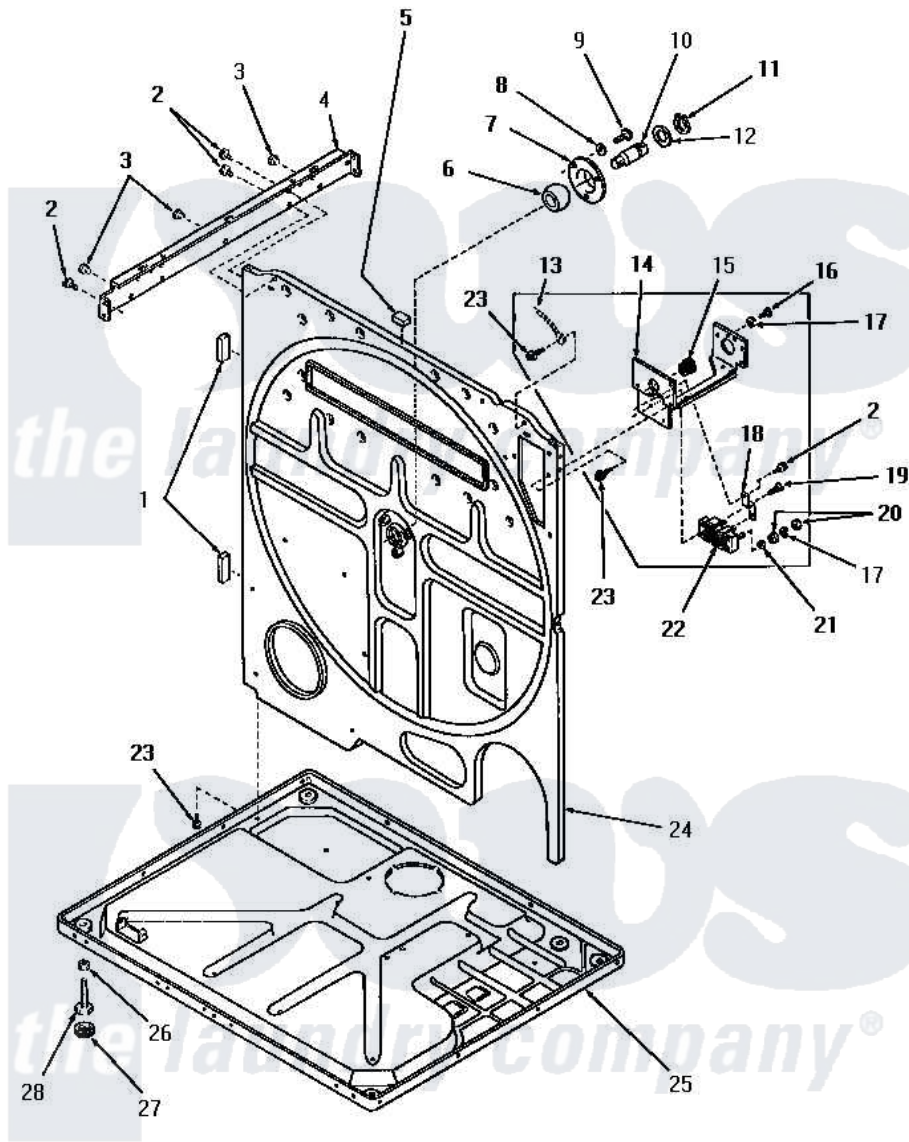

Amana DE6080 18 - REAR FRAME & FRAME BASE

REAR FRAME AND FRAME BASE

Amana [Residential Amana DE6080 Washer Parts](#) Parts Diagram 18 - REAR FRAME & FRAME BASE
 Click on the part number to view part

Item	Original Part Number	Replaced By	Status	Part Description
1	20354		Not Available	BUMPER PAD
2	51780	3390631		Screw, 10-16 X 3/8
3	21685	40038001		Bumper
4	51818		Not Available	SUPPORT CHANNEL, RIGHT OR LEFT
5	54024		Not Available	BUMPER
6	Y52079			Bearing, Drum Shaft
7	51826		Not Available	COVER,BEARING
8	03189			LoCkwasher, 1/4 Std-C P
9	53589	8204624		Bolt
10	53132		Not Available	SHAFT,DRUM
11	70061			Ring, Retaining
12	Y52564			Washer
13	Y00000000		Not Available	SEE NOTE GROUND WIRE, GREEN
14	Y52110		Not Available	TERMINAL BLOCK BRACKET
15	52113			Relief, Strain

16	52909		Screw, 10B-16 X 1/2 HeX
17	51474	Not Available	WASHER, 13/64IDX1/2ODX.
18	53950	Not Available	STRAP,GROUND
19	Q6535	Not Available	SCREW, 10B-16 X 3/4 ROU
20	Q6163	Not Available	NUT
21	Q6623	Not Available	WASHER
22	50854	33001244	Block, Terminal
23	51784	Not Available	SCREW, 10B-16 X 1/2 HEX
24	52574	Not Available	FRAME,REAR
25	Y52572	Not Available	FRAME BASE
26	52794	62739	Nut, Lock
27	70282	Y314137	Foot, Rubber
28	Y52696	Y305086	Adjustable Leg And Nut