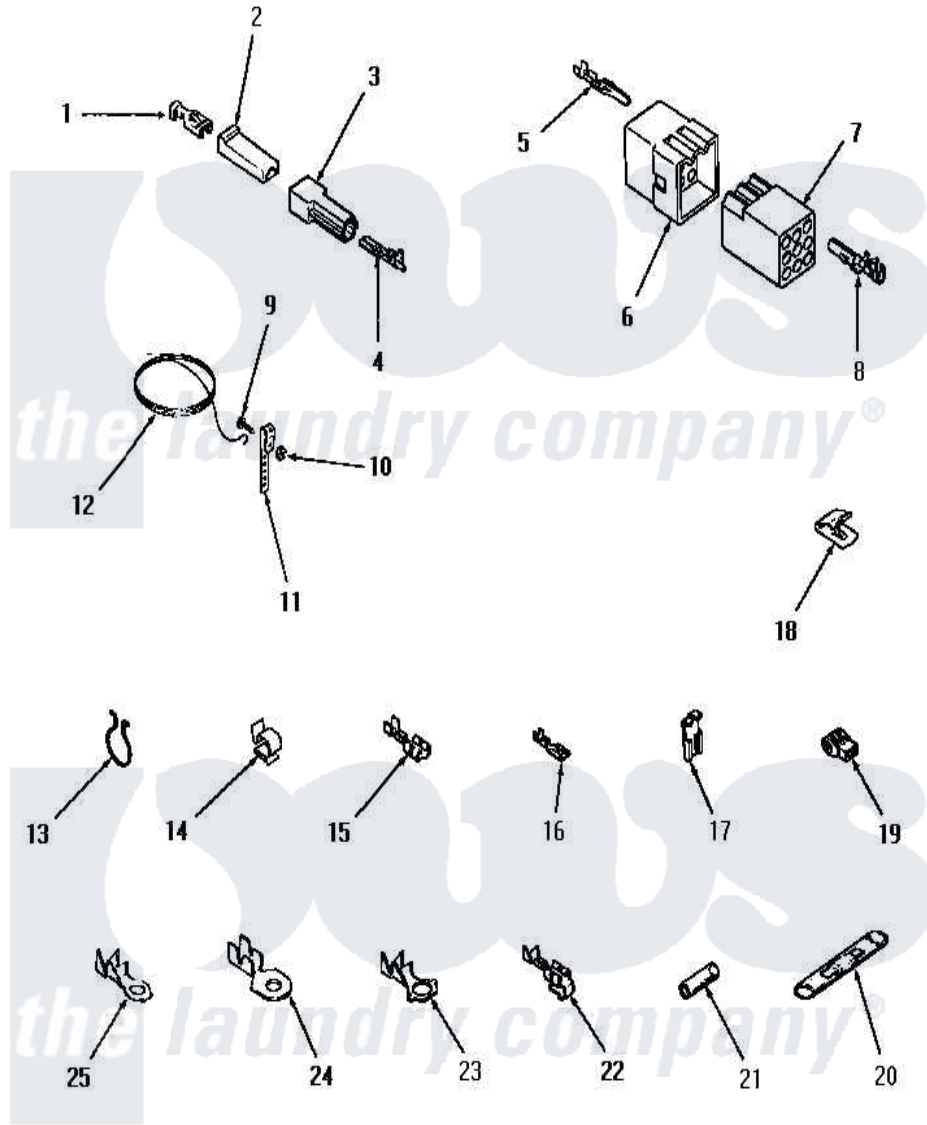

# Amana DE6080 19 - WIRE & TERMINALS

## WIRE AND TERMINALS

Amana Residential Amana DE6080 Washer Parts Parts Diagram 19 - WIRE & TERMINALS  
 Click on the part number to view part

Item	Original Part Number	Replaced By	Status	Part Description
1	<a href="#">Y00115</a>			Lock In Spade Terminal (18 Gaug (1/4 Inch-(1) 18 Gauge Wire)
2	<a href="#">90789</a>			Connector
3	90788		Not Available	HOUSING,TAB
4	<a href="#">00133</a>			Terminal, Tab-1/4 Male
5	<a href="#">Y00127</a>			Terminal, Pin-1/8 Male
6	<a href="#">54522</a>			Plug, Nylon
7	54523		Not Available	RECEPTACLE,12 CIRCUIT-
8	<a href="#">Y00128</a>			Terminal, Pin-1/8 Femal
9	21431		Not Available	ROUND HEAD SCREW
10	Y20276		Not Available	NUT
11	21430		Not Available	STRAP,GROUND
12	Y21429		Not Available	GROUND WIRE
13	<a href="#">51291</a>			Clip, Wire
14	<a href="#">21036</a>			Clip, Cable
				SPADE TERMINAL(18

15	Y00119		Not Available	GAUGE) (1/4 INCH-(1) 18 GAUGE WIRE)
16	<a href="#">00112</a>			Terminal, Spade-3/16 Fe
17	<a href="#">Y00120</a>			Terminal, Flag-1/4 Fema
18	21312	<a href="#">51291</a>		Clip, Wire
19	70210		Not Available	INSULATOR,BLUE
20	21091		Not Available	CONNECTOR TWO 1/4 INCH MALE
21	Y21365	<a href="#">503670</a>		Sleeve Insulator
22	<a href="#">Y00114</a>			Spade Terminal
23	Y00113		Not Available	TERMINAL,RING-1/4 STUD
24	<a href="#">Y00111</a>			Ring Terminal No.10 No.10 18 Gauge Wires Or
25	<a href="#">00110</a>			No.10 18 Gauge Wire
NI	20680		Not Available	18 GAUGE WIRE
"	20679		Not Available	WIRE, 12 GAUGE