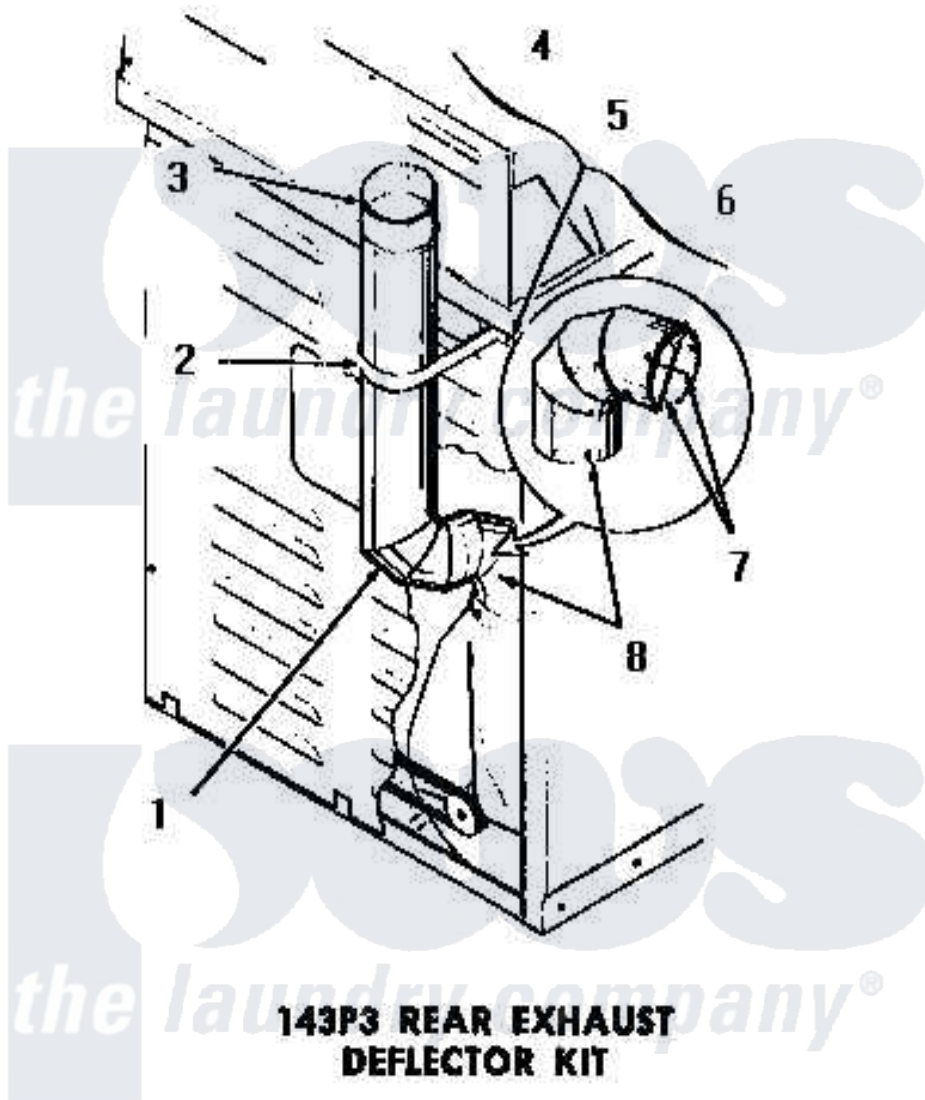

Amana DE6081 01 - 143P3 REAR EXHAUST DEFLECTOR KIT

Amana [Residential Amana DE6081 Washer Parts](#) Parts Diagram 01 - 143P3 REAR EXHAUST DEFLECTOR KIT
 Click on the part number to view part

Item	Original Part Number	Replaced By	Status	Part Description
1	51917		Not Available	ELBOW
2	52127		Not Available	SUPPORT BRACKET
3	Y52129		Not Available	EXHAUST PIPE, 4" X 18"
4	20267			Screw, 10-24 X 3/8 Round
5	03815			Lockwasher, No.10 Ext Shk
6	03673		Not Available	NUT
7	Y00000000		Not Available	SEE NOTE CUT AND REMOVE WIRE GUARDS
8	Y00000000		Not Available	SEE NOTE DRYER EXHAUST ELBOW -- (SUPPLIED WITH DRYER)
NI	143P3		Not Available	REAR EXHAUST DEFLECTOR KIT