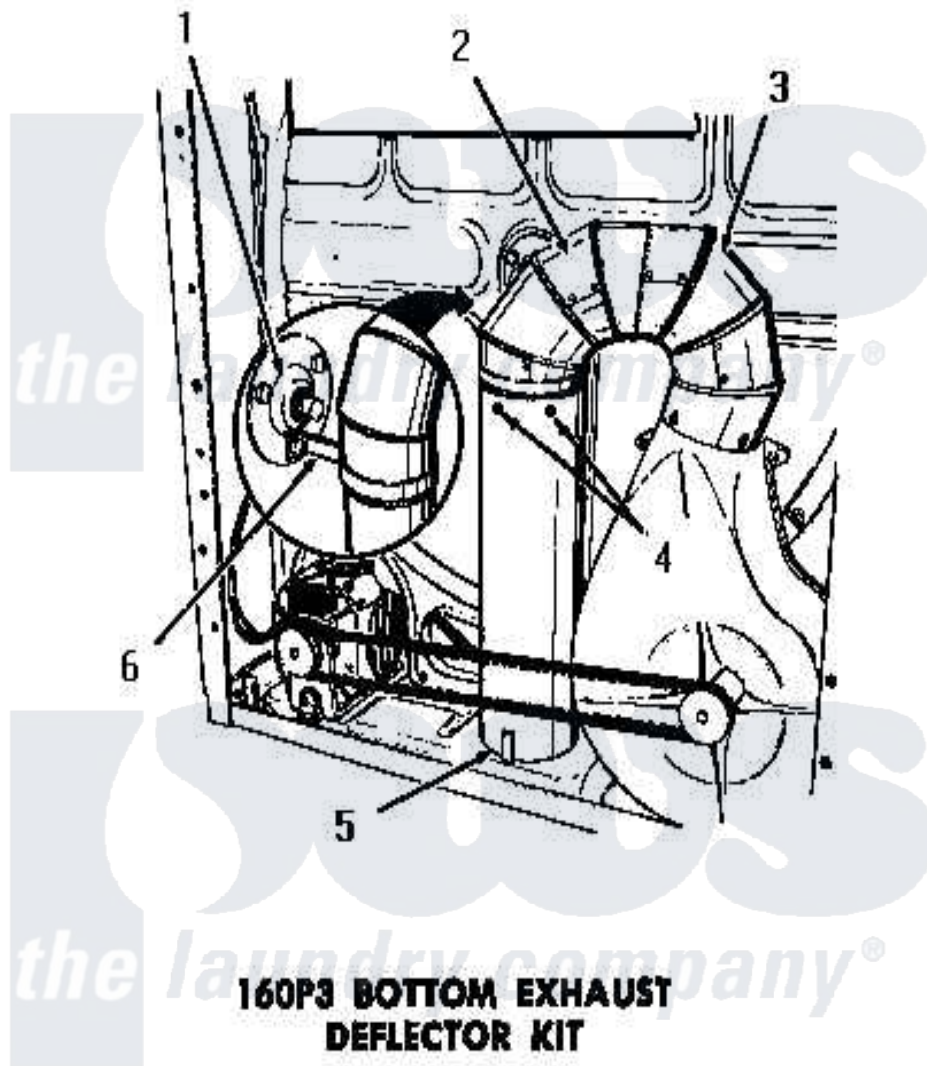

Amana DE6081 03 - 160P3 BOTTOM EXHAUST DEFLECTOR KIT

160P3 BOTTOM EXHAUST DEFLECTOR KIT

[Amana Residential Amana DE6081 Washer Parts](#) Parts Diagram 03 - 160P3 BOTTOM EXHAUST DEFLECTOR KIT
 Click on the part number to view part

Item	Original Part Number	Replaced By	Status	Part Description
1	Y00000000		Not Available	SEE NOTE BEARING RETAINER
2	52699		Not Available	SHORT 90 DEGREES ELBOW
3	Y00000000		Not Available	SEE NOTE DRYER EXHAUST ELBOW -- (SUPPLIED WITH DRYER)
4	23222	3177991		Screw
5	52698		Not Available	EXHAUST TUBE
6	0052775	0057344		Suptop Burner
NI	160P3		Not Available	BOTTOM EXHAUST DEFLECTOR KIT