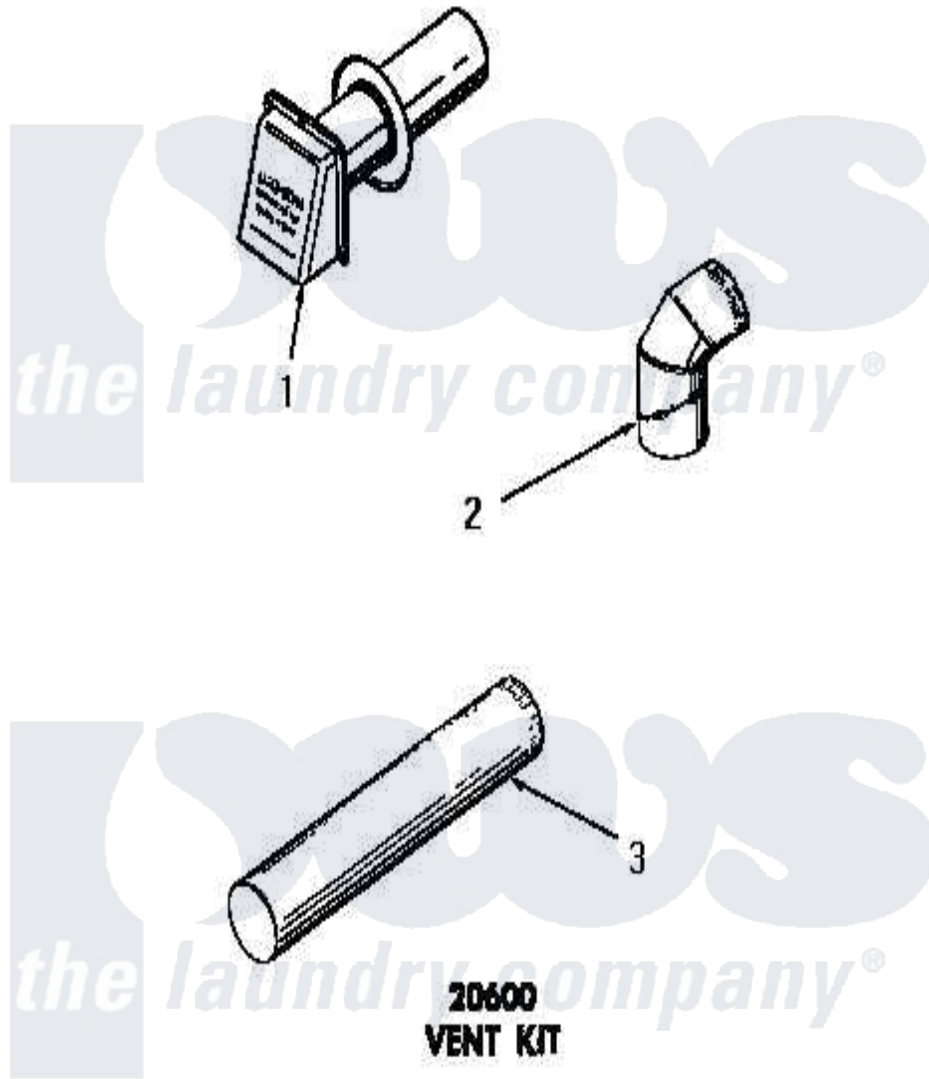

# Amana DE6081 04 - 20600 VENT KIT

Amana [Residential Amana DE6081 Washer Parts](#) Parts Diagram 04 - 20600 VENT KIT  
[Click on the part number to view part](#)

Item	Original Part Number	Replaced By	Status	Part Description
1	20601		Not Available	WEATHER HOOD
2	51917		Not Available	ELBOW
3	20602	<a href="#">20-602</a>		Root Destroyer
NI	20600		Not Available	VENT KIT