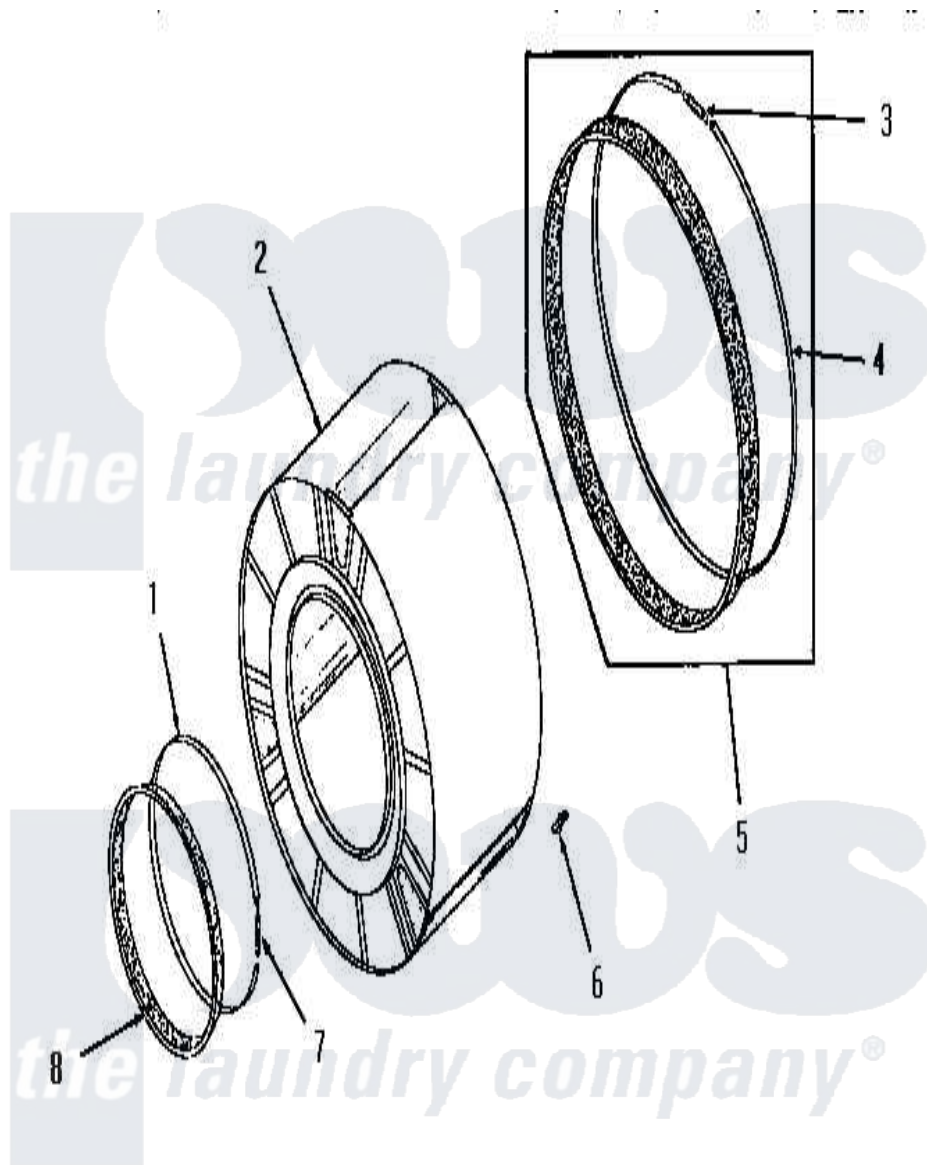

# Amana DE6081 06 - CLOTHES DRUM

**CLOTHES DRUM**

Amana [Residential Amana DE6081 Washer Parts](#) Parts Diagram 06 - CLOTHES DRUM  
 Click on the part number to view part

Item	Original Part Number	Replaced By	Status	Part Description
1	<a href="#">50169</a>			Strap, Retainer
2	53137	<a href="#">53137ENG</a>		50/50 Solder
3	<a href="#">52310</a>			Spring
4	<a href="#">50781</a>			Strap, Seal
5	<a href="#">51883A</a>			Assembly, Seal
6	51201		Not Available	CLIP
7	<a href="#">50168</a>			Spring
8	<a href="#">51881</a>			Seal, Front