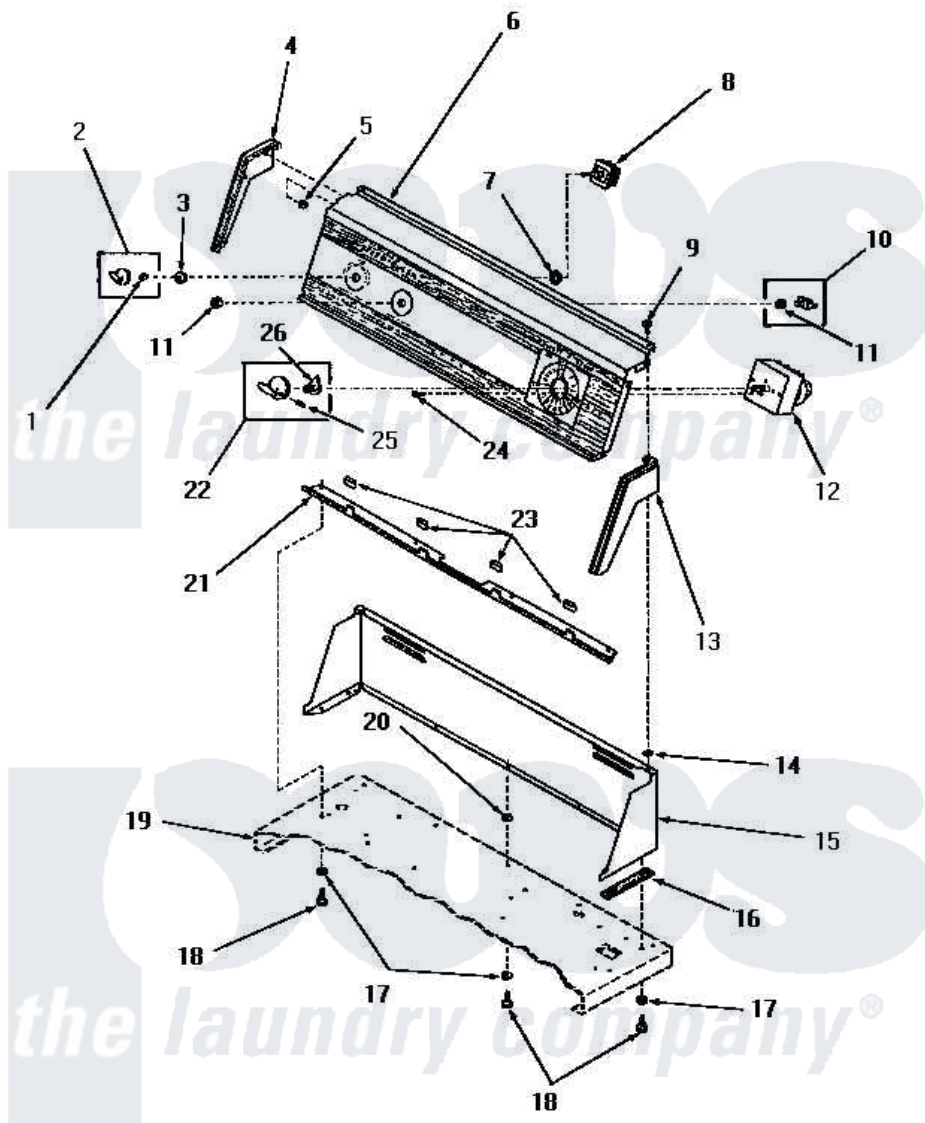

Amana DE6081 07 - CONTROL PANEL, CONTROL HOOD & CONTROLS

CONTROL PANEL, CONTROL HOOD AND CONTROLS

Amana [Residential Amana DE6081 Washer Parts](#) Parts Diagram 07 - CONTROL PANEL, CONTROL HOOD & CONTROLS

[Click on the part number to view part](#)

Item	Original Part Number	Replaced By	Status	Part Description
1	23392		Not Available	CLIP FOR 26816 KNOB
2	23402		Not Available	KNOB, CONTROL
3	24205			Nut, Knurled 3/8-24
4	25124		Not Available	CONTROL HOOD END, LEFT
5	25126	5303284616		Clip
6	Y0053962		Not Available	LATCH DR K
7	91176			Lockwasher, 3/8 Intshkp
8	52623	58032		Switch
9	25232		Not Available	SCREW,8AB-18X7/8 OVAL
10	53768	55882P		Assembly- Switch
11	52947			Nut, Hex 15/32-32
12	52610		Not Available	TIMER
13	25123		Not Available	CONTROL HOOD END, RIGHT
14	24522			Nut, Speed-8ab-18 C1995
15	53446C		Not Available	CONTROL HOOD,

15	53446C	Not Available	COPPERTONE
"	53446A	Not Available	CONTROL HOOD, AVOCADO
"	53446H	Not Available	CONTROL HOOD, HARVEST GOLD
"	53446W	Not Available	CONTROL HOOD, WHITE
16	23028	Not Available	GASKET,CONTROL BOX END
17	20493		Washer, 11/64 ID x 3/8 OD
18	23962	W10116760	Screw
19	Y00000000	Not Available	SEE NOTE CABINET TOP
20	23425	Not Available	WASHER,7/32IDX7/16ODX.
21	52912	Not Available	PANEL SUPPORT BRACKET
22	24858	Not Available	ASSY,KNOB-TIMER
23	24859	Not Available	SLEEVE,SUPPORT ANGLE
24	70212		Screw, 8-32 X 5/32 RD H
25	25285	Not Available	SETSCREW
26	24857	Not Available	INDICATOR