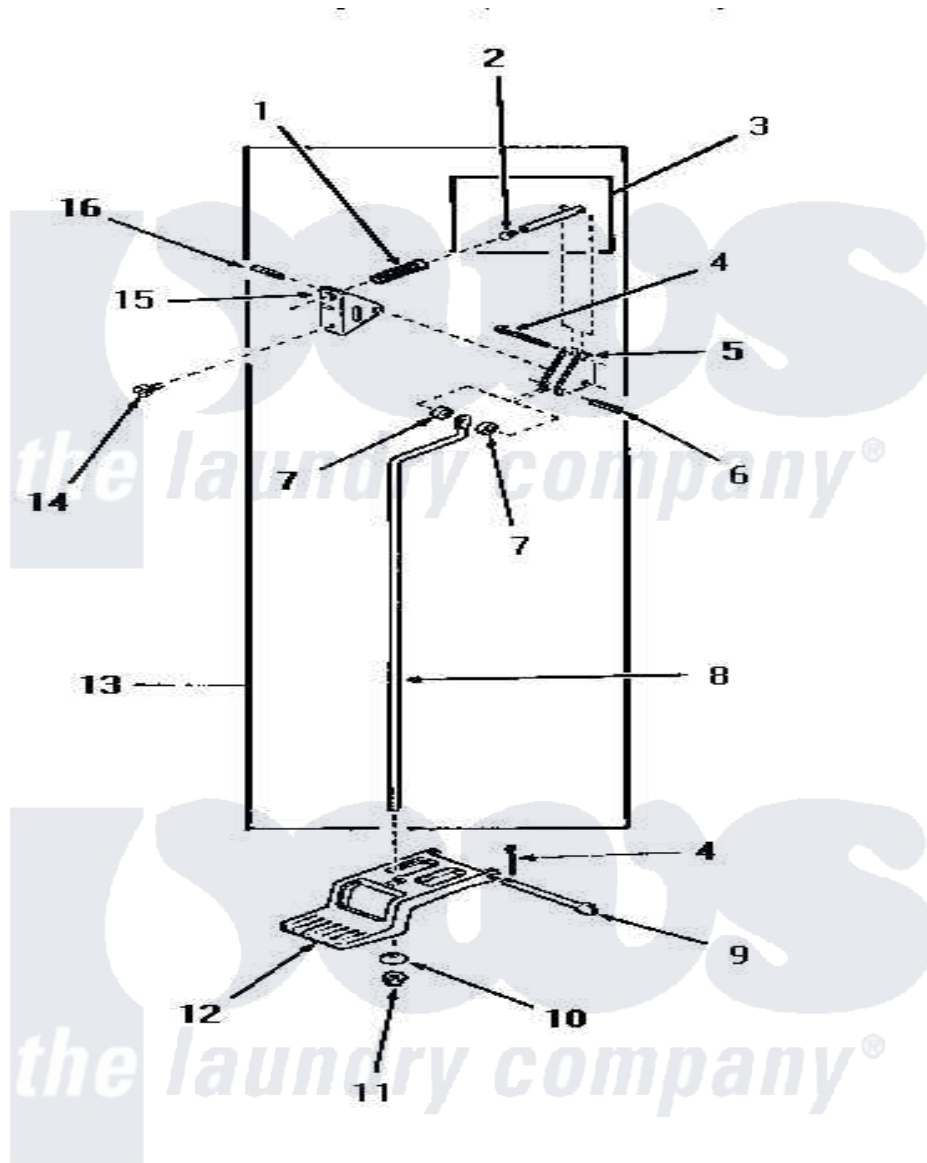

Amana DE6081 08 - DOOR RELEASE

DOOR RELEASE

Amana [Residential Amana DE6081 Washer Parts](#) Parts Diagram 08 - DOOR RELEASE

[Click on the part number to view part](#)

Item	Original Part Number	Replaced By	Status	Part Description
1	51065		Not Available	DOOR RELEASE SPRING
2	51786		Not Available	PLUG
3	51841		Not Available	DOOR RELEASE PIN ASSEMBLY
4	02578			Pin, Cotter
5	51041		Not Available	DOOR RELEASE LEVER
6	51161		Not Available	PIN,ROLL 1/8 X 3/4
7	51121			Door Release Spacer
8	51837		Not Available	DOOR RELEASE ROD
9	51045		Not Available	PEDAL HINGE PIN
10	51046		Not Available	NYLON WASHER
11	51271		Not Available	NUT
12	51802			Pedal, Foot
13	51844		Not Available	DOOR RELEASE ASSEMBLY
14	51246		Not Available	SCREW
15	51052		Not Available	DOOR RELEASE BRACKET
16	51161		Not Available	PIN,ROLL 1/8 X 3/4