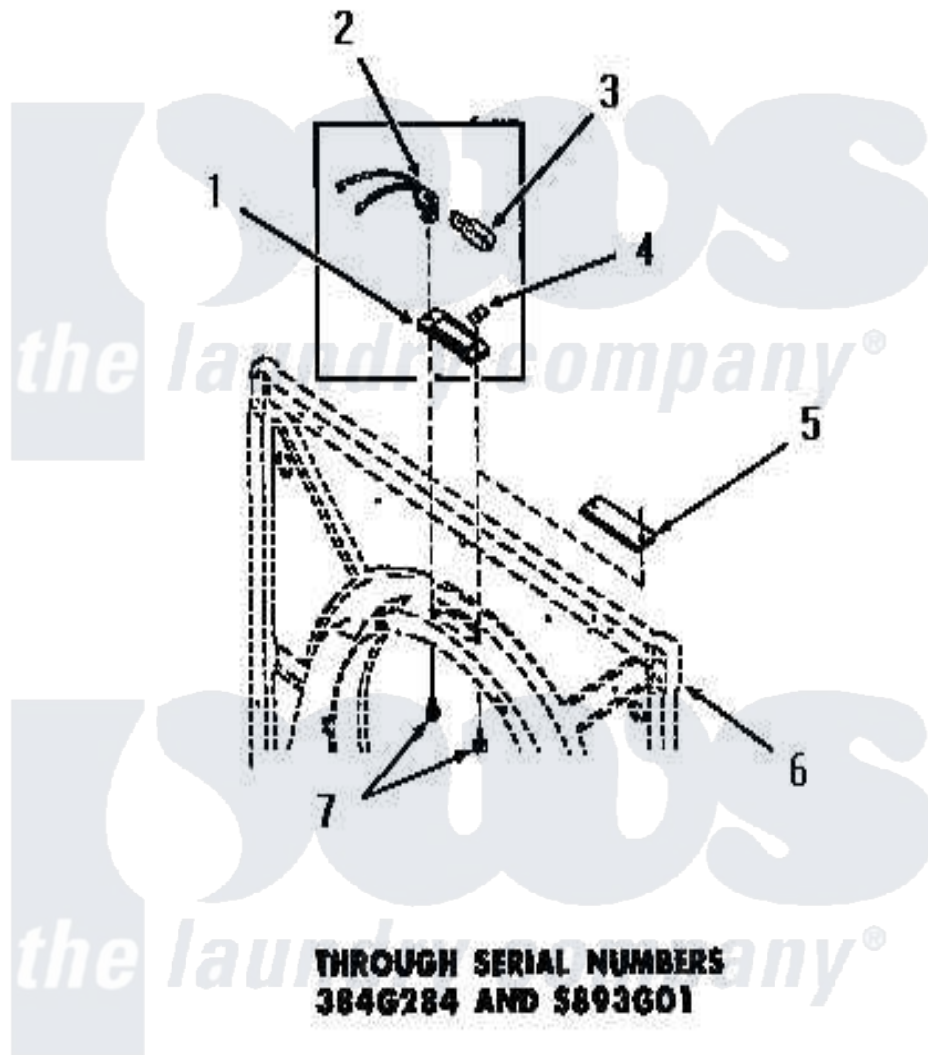

Amana DE6081 09 - DRUM LIGHT & COVER PLATE

Amana [Residential Amana DE6081 Washer Parts](#) Parts Diagram 09 - DRUM LIGHT & COVER PLATE
 Click on the part number to view part

Item	Original Part Number	Replaced By	Status	Part Description
1	51070			Lens, Drum Light
2	Y51887		Not Available	BULB RECEPTACLE
3	21608	A3167501		Lamp Oven, Int.
4	Y51788		Not Available	SPEED NUT
5	53911		Not Available	COVER PLATE
6	Y00000000		Not Available	SEE NOTE FRONT FRAME AND AIR SHROUD
7	51784		Not Available	SCREW, 10B-16 X 1/2 HEX