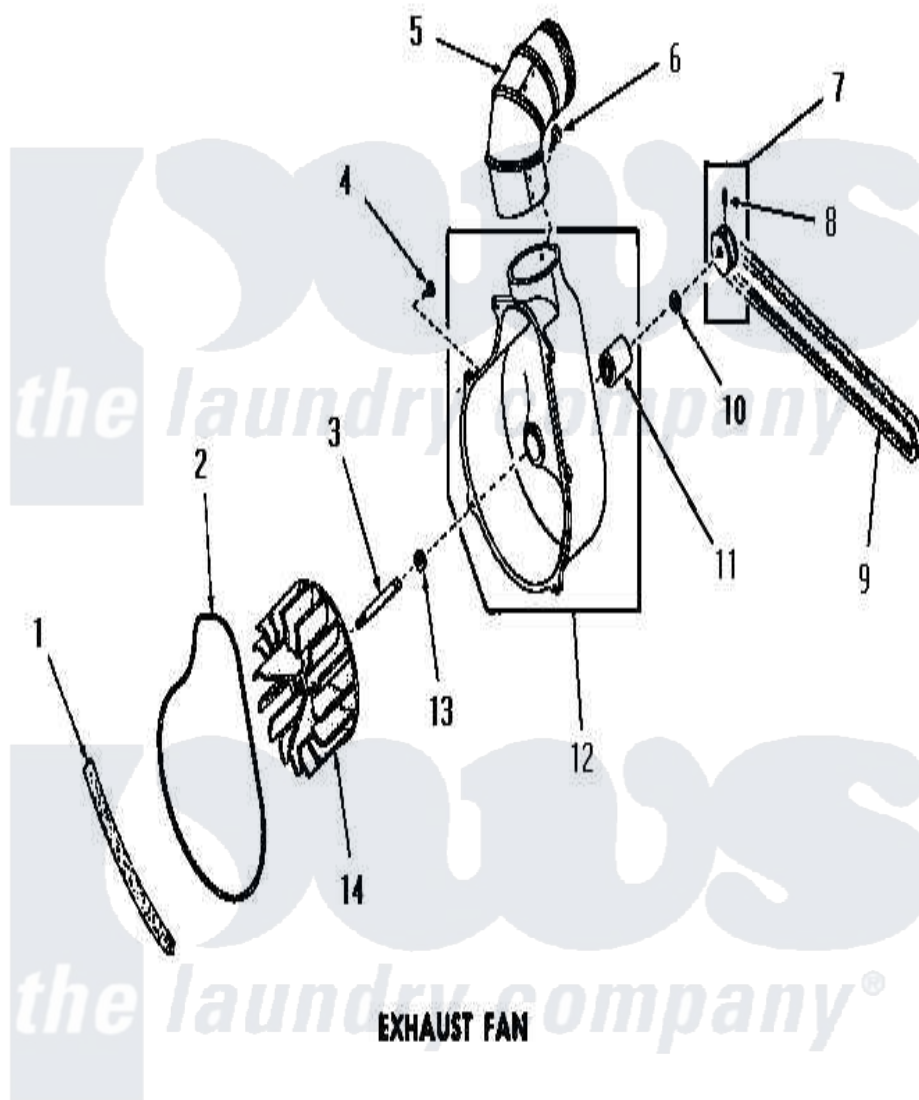

# Amana DE6081 11 - EXHAUST FAN

Amana [Residential Amana DE6081 Washer Parts](#) Parts Diagram 11 - EXHAUST FAN  
 Click on the part number to view part

Item	Original Part Number	Replaced By	Status	Part Description
1	<a href="#">51790</a>			Seal
2	<a href="#">51791</a>			Gasket, Housing
3	53519		Not Available	EXHAUST FAN SHAFT
4	51784		Not Available	SCREW, 10B-16 X 1/2 HEX
5	Y0052707	<a href="#">31986601B</a>		Switch, Rocker
6	23222	<a href="#">3177991</a>		Screw
7	53521		Not Available	ASSY, PULLEY
8	<a href="#">02771</a>			Screw, 1/4-20 x 3/8 Hex S
9	<a href="#">51994</a>			Belt
10	<a href="#">52549</a>			Washer, 501 ID X3/4 Odx
11	51991		Not Available	BEARING
12	51946		Not Available	HOUSING, BLOWER
13	<a href="#">52549</a>			Washer, 501 ID X3/4 Odx
14	90585		Not Available	IMPELLER