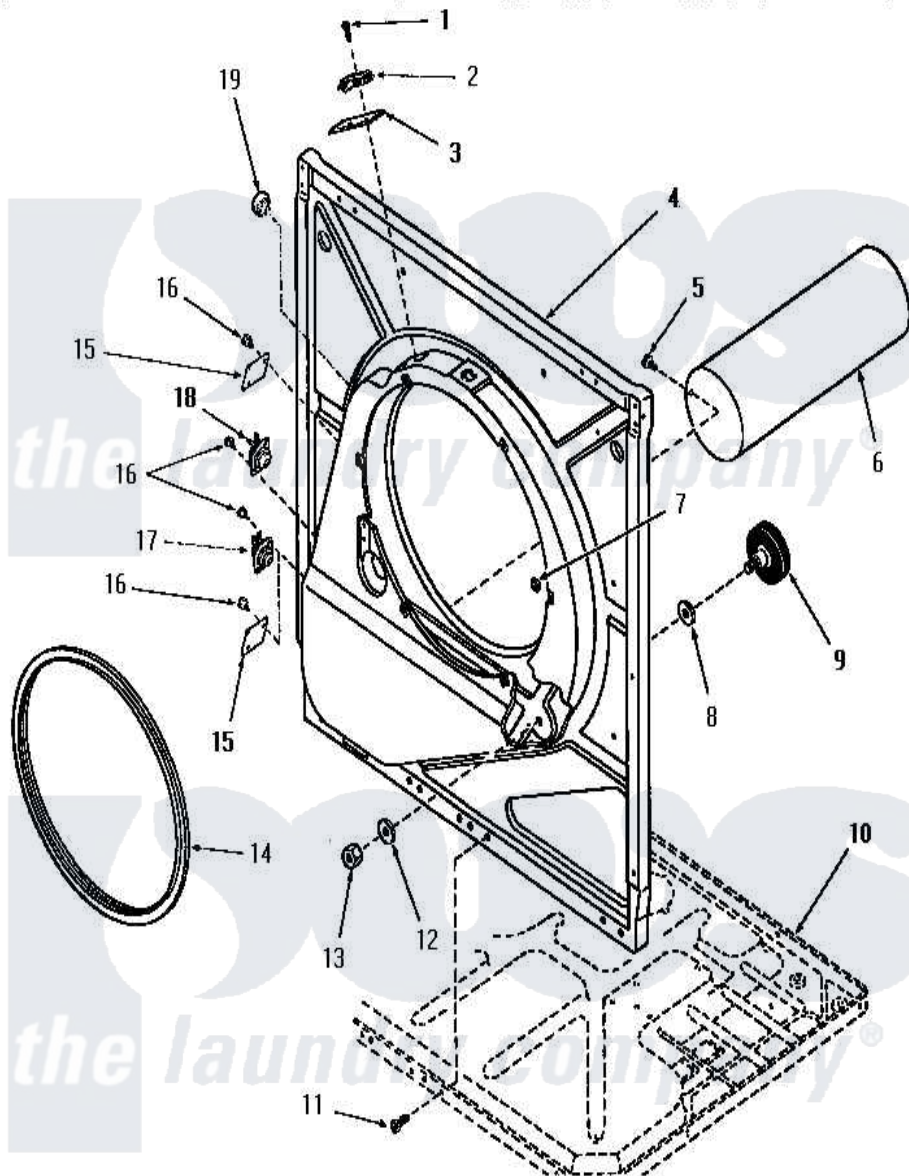

Amana DE6081 12 - FRONT FRAME & AIR SHROUD

FRONT FRAME AND AIR SHROUD

Amana [Residential Amana DE6081 Washer Parts](#) Parts Diagram 12 - FRONT FRAME & AIR SHROUD
 Click on the part number to view part

Item	Original Part Number	Replaced By	Status	Part Description
1	51783			Screw, 6b-20 X 7/8 HeX
2	Y51143		Not Available	SWITCH
3	52112			Insulation
4	51850		Not Available	FRONT FRAME AND AIR SHROUD
5	52150	489464		Screw
6	51821		Not Available	EXHAUST DUCT
7	52865		Not Available	SPEED NUT
8	52123			Washer
9	53555	56285		Roller Cylinder
10	Y00000000		Not Available	SEE NOTE FRAME BASE
11	51784		Not Available	SCREW, 10B-16 X 1/2 HEX
12	52122			Washer
13	52124		Not Available	NUT
14	51798		Not Available	GASKET
15	52550		Not Available	COVER PLATE
16	23222	3177991		Screw

17	54736		Thermostat
18	54737		Thermostat
19	Y0053719	Not Available	CAPILLARY & SUCTION LINE ASSY