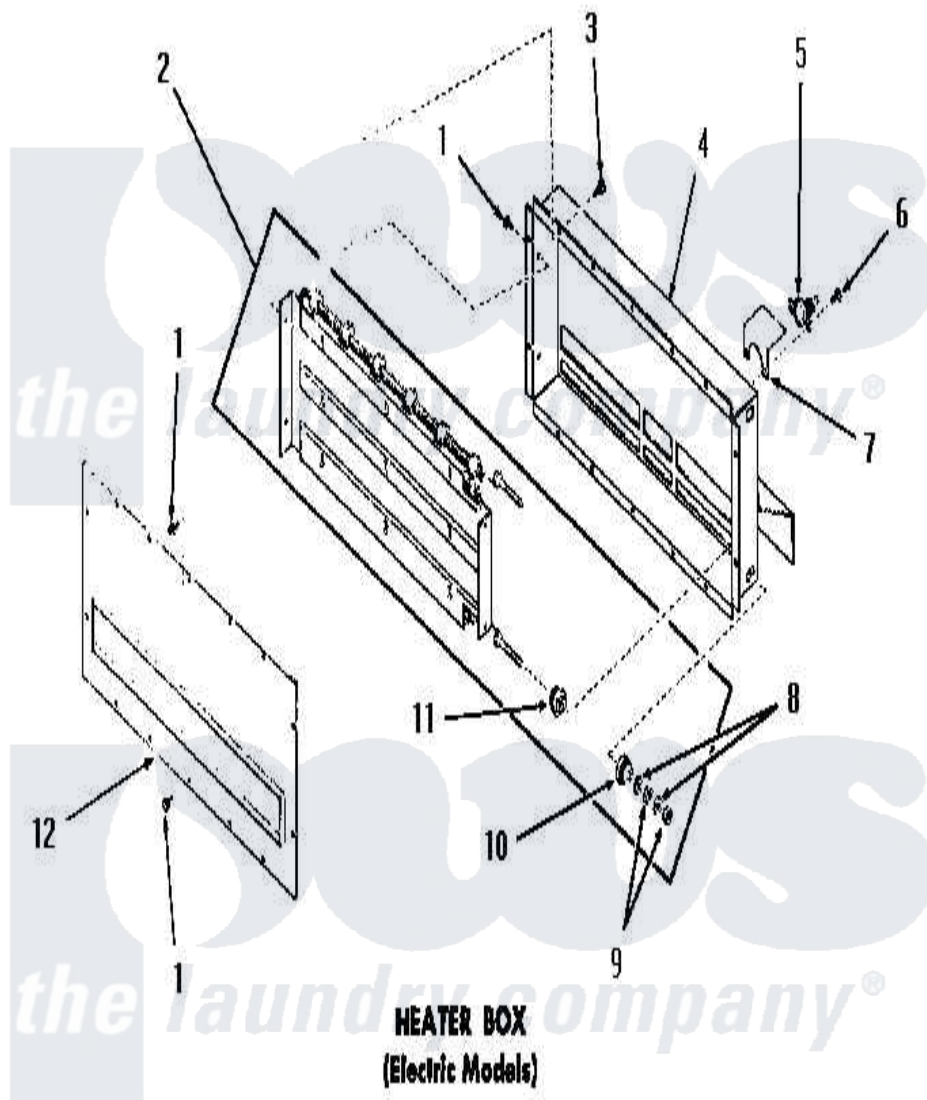

Amana DE6081 13 - HEATER BOX

Amana [Residential Amana DE6081 Washer Parts](#) Parts Diagram 13 - HEATER BOX
Click on the part number to view part

Item	Original Part Number	Replaced By	Status	Part Description
1	51780	3390631		Screw, 10-16 X 3/8
2	Y52626		Not Available	ELEMENT,HEATER-240V
"	52608		Not Available	ELEMENT,HEATER-230V
"	52306		Not Available	ELEMENT,HEATER-208V
3	51784		Not Available	SCREW,10B-16 X 1/2 HEX
4	Y51876		Not Available	HEATER BOX AND SHIELD
5	55523			Thermostat
6	23222	3177991		Screw
7	52117		Not Available	THERMOSTAT SHIELD
8	54532		Not Available	WASHER
9	54531		Not Available	NUT
10	51145		Not Available	INSULATOR
11	51146			Insulator
12	51867		Not Available	HEATER BOX COVER PLATE