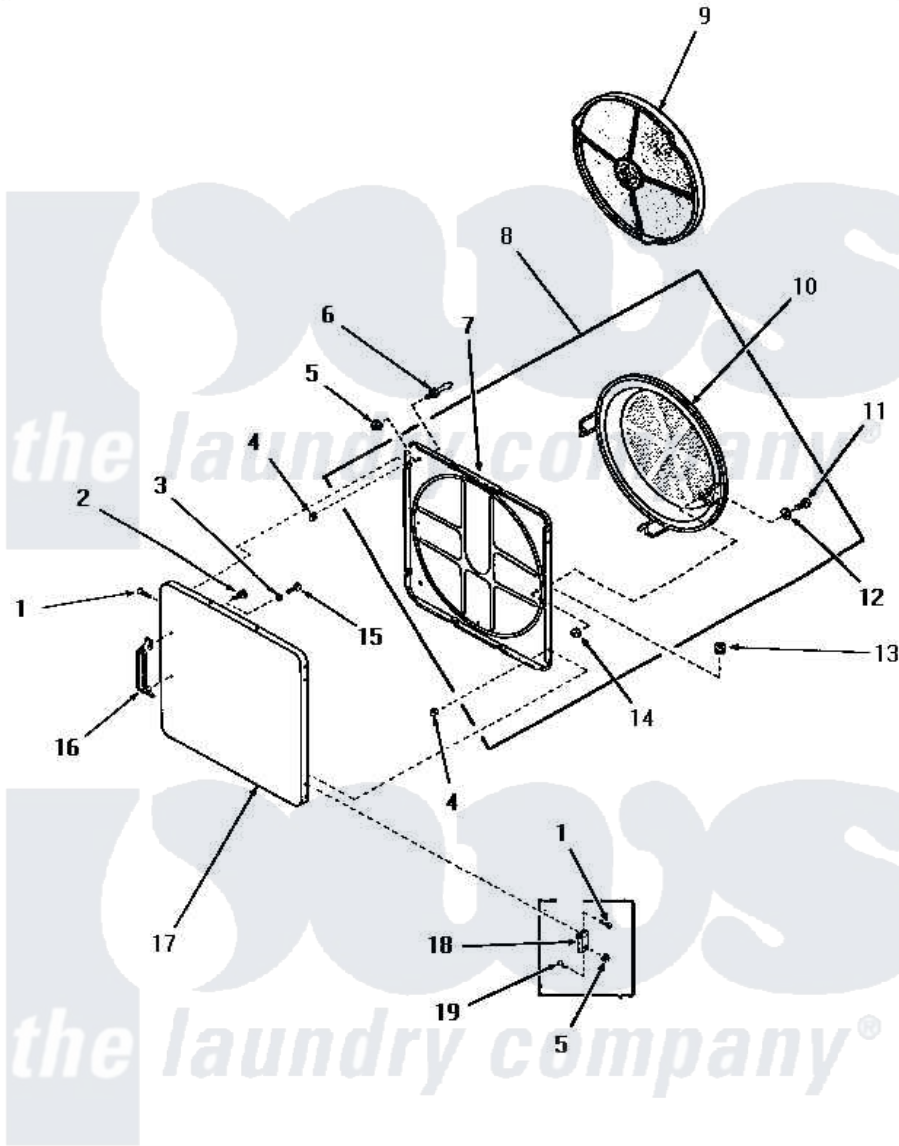

Amana DE6081 14 - LOADING DOOR

LOADING DOOR
(Through Serial Nos. 31V9368 and S66Y580)

Amana [Residential Amana DE6081 Washer Parts](#) Parts Diagram 14 - LOADING DOOR
 Click on the part number to view part

Item	Original Part Number	Replaced By	Status	Part Description
1	52864	500226		Screw, 8b-16 x 5/8 Tap
2	52150	489464		Screw
3	Y20278		Not Available	LOCKWASHER
4	52865		Not Available	SPEED NUT
5	51236	488130		Nut
6	51992			Strike, Door
7	54730		Not Available	INNER DOOR PANEL
8	54738		Not Available	ASSY,HOUSING & PANEL
9	53002		Not Available	NO LONGER AVAILABLE
10	54731	54-731		Bake Element
11	24688		Not Available	CAP SCREW
12	Q6275		Not Available	WASHER
13	51858			Grommet
14	52566	27001225		Nut, Jam Mid Lock 1/4-20
15	22024	20001169		22024 24
16	54068	61925		Pull Door Commercial Black

17	52489A	Not Available	OUTER DOOR PANEL, AVOCADO
"	52489C	Not Available	OUTER DOOR PANEL, COPPERTONE
"	52489H	Not Available	OUTER DOOR PANEL, HARVEST GOLD
"	52489W	Not Available	OUTER DOOR PANEL, WHITE
18	70014		Hinge
19	22649		Screw, 8-32 X 13/32 FI