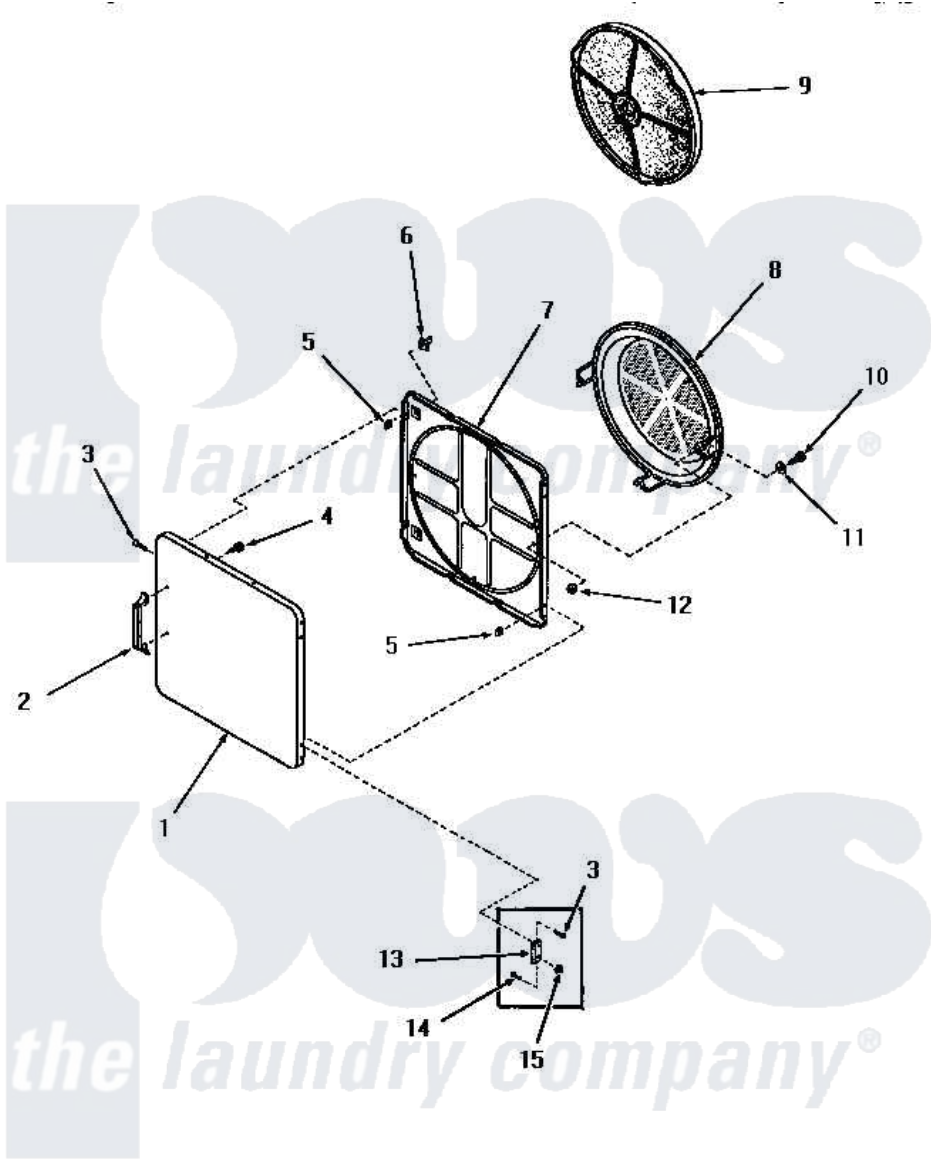

Amana DE6081 15 - LOADING DOOR

LOADING DOOR
(Starting Serial Nos. 31V9369 and S66Y581)

Amana [Residential Amana DE6081 Washer Parts](#) Parts Diagram 15 - LOADING DOOR
 Click on the part number to view part

Item	Original Part Number	Replaced By	Status	Part Description
1	52489W		Not Available	OUTER DOOR PANEL, WHITE
"	52489H		Not Available	OUTER DOOR PANEL, HARVEST GOLD
"	52489C		Not Available	OUTER DOOR PANEL, COPPERTONE
"	52489A		Not Available	OUTER DOOR PANEL, AVOCADO
2	54068	61925		Pull Door Commercial Black
3	52864	500226		Screw, 8b-16 x 5/8 Tap
4	52150	489464		Screw
5	52865		Not Available	SPEED NUT
6	54661	LA-1003		Door Catch Kit
7	54665	54-665		Bake Element
8	54731	54-731		Bake Element
9	53002		Not Available	NO LONGER AVAILABLE
10	24688		Not Available	CAP SCREW
11	Q6275		Not Available	WASHER

12	52566	27001225	Nut, Jam Mid Lock 1/4-20
13	70014		Hinge
14	22649		Screw, 8-32 X 13/32 FI
15	51236	488130	Nut