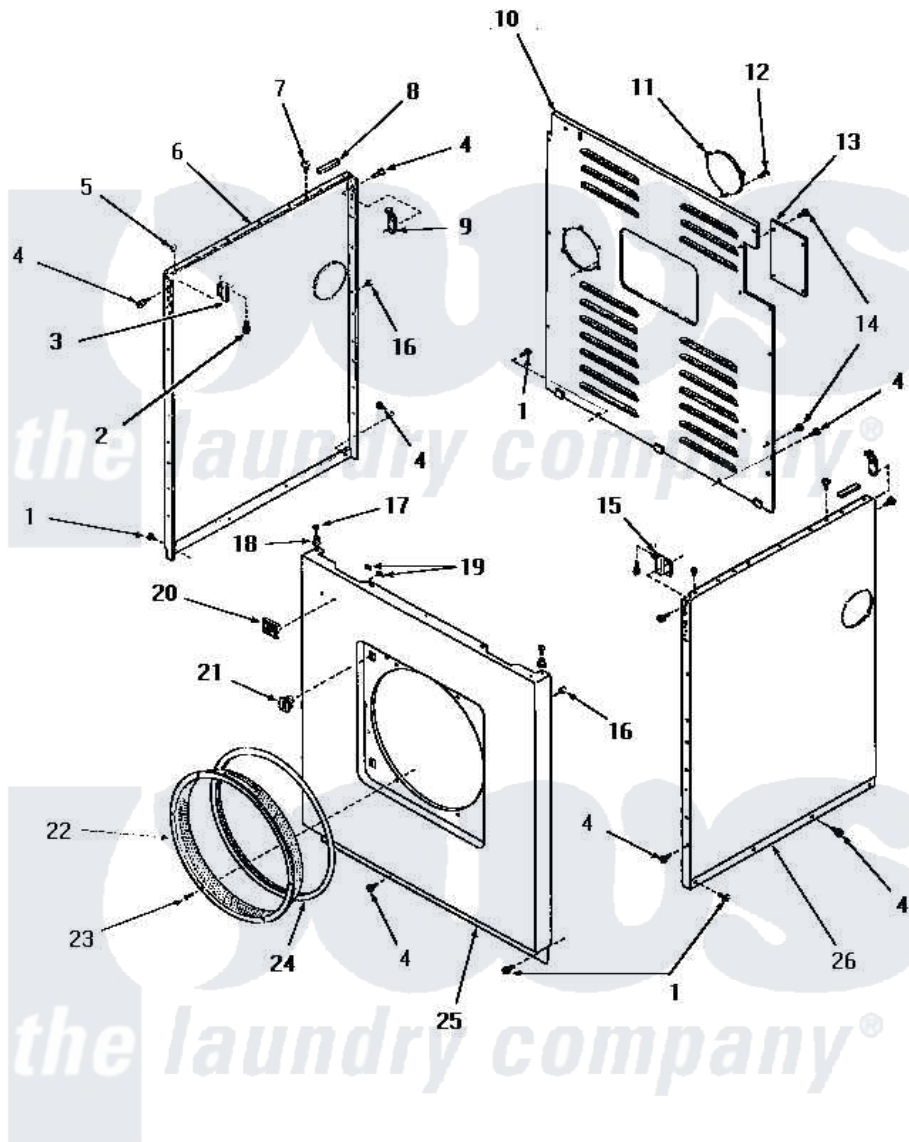

## PANELS

Amana [Residential Amana DE6081 Washer Parts](#) Parts Diagram 17 - PANELS

[Click on the part number to view part](#)

Item	Original Part Number	Replaced By	Status	Part Description
1	25723	<a href="#">27001200</a>		Screw
2	<a href="#">23008</a>			Screw, 10-24 X 3/4 Sems
3	22847		Not Available	BRACKET
4	51784		Not Available	SCREW, 10B-16 X 1/2 HEX
5	<a href="#">21176</a>			Bumper
6	52669W		Not Available	SIDE PANEL, LEFT, WHITE
"	52669C		Not Available	SIDE PANEL, LEFT, COPPERTONE
"	52669H		Not Available	SIDE PANEL, LEFT, HARVEST GOLD
"	52669A		Not Available	SIDE PANEL, LEFT, AVOCADO
7	52442		Not Available	SCREW, No. 10-16 X 3/8"
8	<a href="#">80312</a>			Bumper Pad
9	<a href="#">52487</a>			Lug, Hold-Down
10	52677W		Not Available	REAR PANEL, WHITE
"	52677GR		Not Available	PANEL, REAR x REPLACE