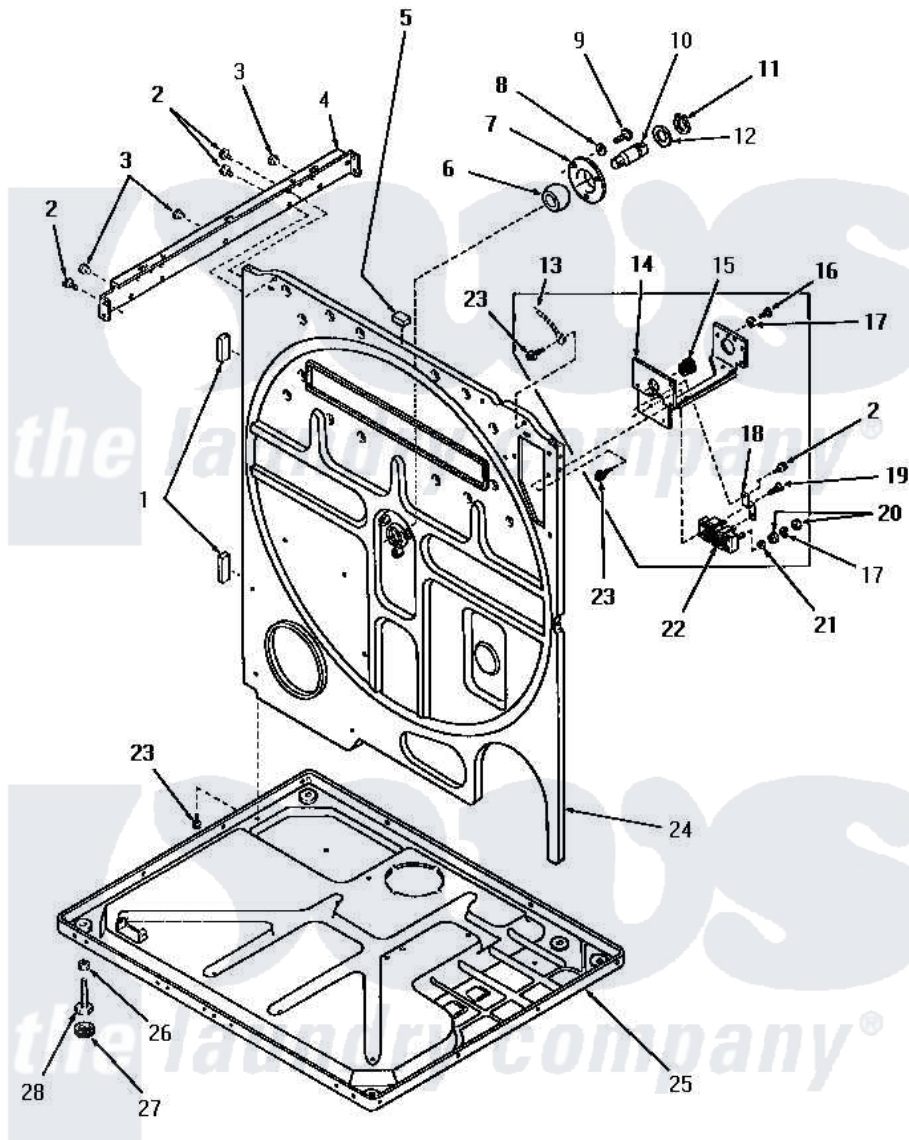

Amana DE6081 18 - REAR FRAME & FRAME BASE

REAR FRAME AND FRAME BASE

Amana [Residential Amana DE6081 Washer Parts](#) Parts Diagram 18 - REAR FRAME & FRAME BASE
 Click on the part number to view part

Item	Original Part Number	Replaced By	Status	Part Description
1	20354		Not Available	BUMPER PAD
2	51780	3390631		Screw, 10-16 X 3/8
3	21685	40038001		Bumper
4	51818		Not Available	SUPPORT CHANNEL, RIGHT OR LEFT
5	54024		Not Available	BUMPER
6	Y52079			Bearing, Drum Shaft
7	51826		Not Available	COVER,BEARING
8	03189			LoCkwasher, 1/4 Std-C P
9	53589	8204624		Bolt
10	53132		Not Available	SHAFT,DRUM
11	70061			Ring, Retaining
12	Y52564			Washer
13	Y00000000		Not Available	SEE NOTE GROUND WIRE, GREEN
14	Y52110		Not Available	TERMINAL BLOCK BRACKET
15	52113			Relief, Strain

16	52909		Screw, 10B-16 X 1/2 HeX
17	51474	Not Available	WASHER, 13/64IDX1/2ODX.
18	53950	Not Available	STRAP,GROUND
19	Q6535	Not Available	SCREW, 10B-16 X 3/4 ROU
20	Q6163	Not Available	NUT
21	Q6623	Not Available	WASHER
22	50854	33001244	Block, Terminal
23	51784	Not Available	SCREW, 10B-16 X 1/2 HEX
24	52574	Not Available	FRAME,REAR
25	Y52572	Not Available	FRAME BASE
26	52794	62739	Nut, Lock
27	70282	Y314137	Foot, Rubber
28	Y52696	Y305086	Adjustable Leg And Nut